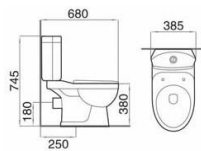

Model: AS1105
Two-piece toilet
(Washdown)
 Size: 695x385x750mm
 S-trap: 250mm Roughing-in
 P-trap: 180mm Roughing-in

Model: AS1168
Two-piece toilet
(Washdown)
 Size: 675x385x760mm
 S-trap: 250mm Roughing-in
 P-trap: 180mm Roughing-in

Model: AS1951
Two-piece toilet
(Washdown)
 Size: 660x405x785mm
 S-trap: 250mm Roughing-in
 P-trap: 180mm Roughing-in

Model: AS1209
Two-piece toilet
(Washdown)
 Size: 650x370x725mm
 S-trap: 250mm Roughing-in
 P-trap: 180mm Roughing-in

Model: AS1119
Two-piece toilet
(Washdown)
Size: 650x330x740mm
S-trap: 250mm Roughing-in
P-trap: 180mm Roughing-in

Model: AS1210
Two-piece toilet
(Siphon)
Size: 680x425x745mm
S-trap: 300/400mm Roughing-in

Model: AS1233
Two-piece toilet
(Washdown)
Size: 680x385x745mm
S-trap: 250mm Roughing-in
P-trap: 180mm Roughing-in

Model: ZS1409
One-piece toilet
(Siphon)
Size: 735x385x680mm
S-trap: 300mm Roughing-in

Model: ZS1257
One-piece toilet
(Washdown)
Size: 700x370x640mm
S-trap: 100/250/300mm Roughing-in
P-trap: 180mm Roughing-in