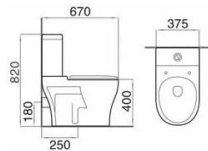

Model: MS1932
Wall-hung toilet
(Washdown)
 Size: 550x365x380mm
 P-trap: 180mm Roughing-in

Model: AS1932
Two-piece toilet
(Washdown)
 Size: 680x375x810mm
 S-trap: 250mm Roughing-in
 P-trap: 180mm Roughing-in

Model: HS1313
Half-pedestal basin
 Size: 520x445x440mm

Model: FS1932
Floor mounted bidet
 Size: 550x365x400mm

Model: HS1932
Wall-hung basin
 Size: 530x445x390mm

Model: AS1329
Two-piece toilet
(Washdown)
 Size: 690x390x740mm
 S-trap: 250mm Roughing-in
 P-trap: 180mm Roughing-in

Model: AS1958
Two-piece toilet
(Washdown)
 Size: 700x380x790mm
 S-trap: 250/300mm Roughing-in
 P-trap: 180mm Roughing-in

Model: AS1909
Two-piece toilet
(Washdown)
 Size: 670x375x820mm
 S-trap: 250mm Roughing-in
 P-trap: 180mm Roughing-in

Model: ZS1604
One-piece toilet
(Washdown)
 Size: 690x350x805mm
 S-trap: 250/300mm Roughing-in
 P-trap: 180mm Roughing-in

Model: ZS1278
One-piece toilet
(Siphon)
 Size: 705x420x640mm
 S-trap: 300mm Roughing-in