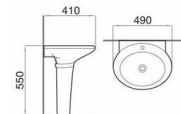

Model: PS1603
Half-pedestal basin

Size: 615x485x395mm

Model: PS2603
Half-pedestal basin

Size: 600x470x510mm

Model: ZS1916
One-piece toilet
(Siphon)
Size: 670x425x690mm
S-trap: 300mm Roughing-in

Model: ZS2916
One-piece toilet
(Siphon)
Size: 670x425x690mm
S-trap: 300mm Roughing-in

Model: AS1983
Two-piece toilet
(Washdown)
Size: 675x360x760mm
S-trap: 250mm Roughing-in
P-trap: 180mm Roughing-in

Model: FS1909
Bidet
Size: 590x360x420mm

Model: MS1199
Wall-hung toilet
(Washdown)
Size: 540x385x360mm
P-trap: 180mm Roughing-in

Model: MS1176
Wall-hung toilet
(Washdown)
Size: 535x340x370mm
P-trap: 180mm Roughing-in

Model: ZS1642
One-piece toilet
(Siphon)
 Size: 610x340x680mm
 S-trap: 300mm Roughing-in

Model: ZS2604
One-piece toilet
(Washdown)
 Size: 630x340x705mm
 P-trap: 180mm Roughing-in
 S-trap: 250/300mm Roughing-in

Model: HS1105
Wall-hung basin
 Size: 490x400x180mm

Model: HS1510
Wall-hung basin
 Size: 500x420x180mm

Model: PS1421
Child use pedestal basin
 Size: 490x410x550mm

Model: PS1535
Pedestal basin
 Size: 485x415x840mm