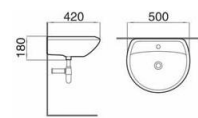

Model: PS1603
Half-pedestal basin

Size: 615x485x395mm

Model: PS2603
Half-pedestal basin

Size: 600x470x510mm

Model: ZS1916
One-piece toilet
(Siphon)
Size: 670x425x690mm
S-trap: 300mm Roughing-in

Model: ZS2916
One-piece toilet
(Siphon)
Size: 670x425x690mm
S-trap: 300mm Roughing-in

Model: AS1983
Two-piece toilet
(Washdown)
Size: 675x360x760mm
S-trap: 250mm Roughing-in
P-trap: 180mm Roughing-in

Model: FS1909
Bidet
Size: 590x360x420mm

Model: MS1199
Wall-hung toilet
(Washdown)
Size: 540x385x360mm
P-trap: 180mm Roughing-in

Model: MS1176
Wall-hung toilet
(Washdown)
Size: 535x340x370mm
P-trap: 180mm Roughing-in

Model: ZS1642
One-piece toilet
(Siphon)
 Size: 610x340x680mm
 S-trap: 300mm Roughing-in

Model: ZS2604
One-piece toilet
(Washdown)
 Size: 630x340x705mm
 P-trap: 180mm Roughing-in
 S-trap: 250/300mm Roughing-in

Model: HS1105
Wall-hung basin
 Size: 490x400x180mm

Model: HS1510
Wall-hung basin
 Size: 500x420x180mm

Model: PS1421
Child use pedestal basin
 Size: 490x410x550mm

Model: PS1535
Pedestal basin
 Size: 485x415x840mm