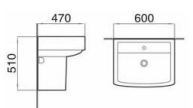

Model: PS1310
Pedestal basin

Size: 600x475x805mm

Model: PS1329
Pedestal basin

Size: 665x495x860mm

Model: PS1331
Pedestal basin

Size: 585x445x850mm

Model: PS1604
Pedestal basin

Size: 600x455x835mm

Model: PS1302
Pedestal basin

Size: 560x430x855mm

Model: PS1313
Pedestal basin

Size: 520x445x800mm

Model: PS1314
Half-pedestal basin

Size: 615x485x450mm

Model: PS1302
Half-pedestal basin

Size: 560x435x465mm

Model: PS1603
Half-pedestal basin

Size: 615x485x395mm

Model: PS2603
Half-pedestal basin

Size: 600x470x510mm

Model: ZS1916
One-piece toilet
(Siphon)
Size: 670x425x690mm
S-trap: 300mm Roughing-in

Model: ZS2916
One-piece toilet
(Siphon)
Size: 670x425x690mm
S-trap: 300mm Roughing-in

Model: AS1983
Two-piece toilet
(Washdown)
Size: 675x360x760mm
S-trap: 250mm Roughing-in
P-trap: 180mm Roughing-in

Model: FS1909
Bidet
Size: 590x360x420mm

Model: MS1199
Wall-hung toilet
(Washdown)
Size: 540x385x360mm
P-trap: 180mm Roughing-in