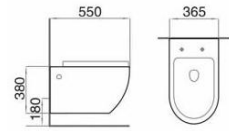

Model: AS1304
Two-piece toilet
(Washdown)
Size: 642x380x850mm
S-trap: 250mm Roughing-in
P-trap: 180mm Roughing-in

Model: MS1304
Wall-hung toilet
(Washdown)
Size: 480x365x360mm
P-trap: 180mm Roughing-in

Model: FS1304
Floor mounted bidet
Size: 510x365x425mm

Model: MS2304
Wall-hung toilet
(Washdown)
Size: 480x365x360mm
P-trap: 180mm Roughing-in

Model: ZS1932
One-piece toilet
(Washdown)
 Size: 680x360x810mm
 S-trap: 250mm Roughing-in
 P-trap: 180mm Roughing-in

Model: MS1932
Wall-hung toilet
(Washdown)
 Size: 550x365x380mm
 P-trap: 180mm Roughing-in

Model: AS1932
Two-piece toilet
(Washdown)
 Size: 680x375x810mm
 S-trap: 250mm Roughing-in
 P-trap: 180mm Roughing-in

Model: HS1313
Half-pedestal basin
 Size: 520x445x440mm

Model: FS1932
Floor mounted bidet
 Size: 550x365x400mm

Model: HS1932
Wall-hung basin
 Size: 530x445x390mm

Model: AS1329
Two-piece toilet
(Washdown)
 Size: 690x390x740mm
 S-trap: 250mm Roughing-in
 P-trap: 180mm Roughing-in