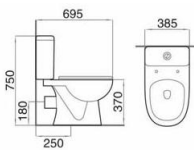

Model: MS1970
Wall-hung toilet
(Washdown)
Size: 500x355x370mm
P-trap: 180mm Roughing-in

Model: AS1970
Two-piece toilet
(Washdown)
Size: 640x370x805mm
S-trap: 250mm Roughing-in
P-trap: 180mm Roughing-in

Model: FS1970
Floor mounted bidet
Size: 500x355x395mm

Model: HS1970
Wall-hung basin
Size: 565x445x390mm

Model: ZS1199
One-piece toilet
(Washdown)
Size: 710x390x830mm
S-trap: 250/300mm Roughing-in
P-trap: 180mm Roughing-in

Model: AS1306
Two-piece toilet
(Washdown)
 Size: 690x410x765mm
 S-trap: 250mm Roughing-in
 P-trap: 180mm Roughing-in

Model: AS1073
Two-piece toilet
(Washdown)
 Size: 650x355x760mm
 S-trap: 250mm Roughing-in
 P-trap: 180mm Roughing-in

Model: AS1105
Two-piece toilet
(Washdown)
 Size: 695x385x750mm
 S-trap: 250mm Roughing-in
 P-trap: 180mm Roughing-in

Model: AS1168
Two-piece toilet
(Washdown)
 Size: 675x385x760mm
 S-trap: 250mm Roughing-in
 P-trap: 180mm Roughing-in