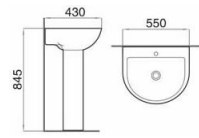

Model: AS1233
Two-piece toilet
(Washdown)
Size: 680x385x745mm
S-trap: 250mm Roughing-in
P-trap: 180mm Roughing-in

Model: ZS1409
One-piece toilet
(Siphon)
Size: 735x385x680mm
S-trap: 300mm Roughing-in

Model: ZS1257
One-piece toilet
(Washdown)
Size: 700x370x640mm
S-trap: 100/250/300mm Roughing-in
P-trap: 180mm Roughing-in

Model: ZS1751
One-piece toilet
(Washdown)
Size: 710x390x650mm
S-trap: 250/300mm Roughing-in
P-trap: 180mm Roughing-in

Model: PS1215
Pedestal basin

Size: 595x465x830mm

Model: PS1304
Pedestal basin

Size: 550x430x845mm

Model: PS1310
Pedestal basin

Size: 600x475x805mm

Model: PS1329
Pedestal basin

Size: 665x495x860mm

Model: PS1331
Pedestal basin

Size: 585x445x850mm

Model: PS1604
Pedestal basin

Size: 600x455x835mm

Model: PS1302
Pedestal basin

Size: 560x430x855mm

Model: PS1313
Pedestal basin

Size: 520x445x800mm

Model: PS1314
Half-pedestal basin

Size: 615x485x450mm

Model: PS1302
Half-pedestal basin

Size: 560x435x465mm