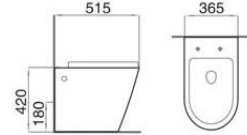

MWD[®]

Movewayda Ceramics

www.mwdceramics.com

Good product sells itself

Model: ZS1304
One-piece toilet
(Washdown)
Size: 642x380x850mm
S-trap: 250mm Roughing-in
P-trap: 180mm Roughing-in

Model: MS1304B
Floor mounted toilet
(Washdown)
Size: 515x365x420mm
P-trap: 180mm Roughing-in

Model: AS1304
Two-piece toilet
(Washdown)
Size: 642x380x850mm
S-trap: 250mm Roughing-in
P-trap: 180mm Roughing-in

Model: MS1304
Wall-hung toilet
(Washdown)
Size: 480x365x360mm
P-trap: 180mm Roughing-in

Model: FS1304
Floor mounted bidet
Size: 510x365x425mm

Model: MS2304
Wall-hung toilet
(Washdown)
Size: 480x365x360mm
P-trap: 180mm Roughing-in

Model: ZS1932
One-piece toilet
(Washdown)
 Size: 680x360x810mm
 S-trap: 250mm Roughing-in
 P-trap: 180mm Roughing-in

Model: US1006
Urinal

Size: 495x290x250mm

Model: US1005
Urinal

Size: 500x350x290mm

Size: 420x290x260mm

Model: US1004
Urinal

Size: 345x315x605mm

Model: US1213
Urinal