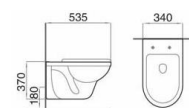

Model: PS1302
Pedestal basin

Size: 560x430x855mm

Model: PS1313
Pedestal basin

Size: 520x445x800mm

Model: PS1314
Half-pedestal basin

Size: 615x485x450mm

Model: PS1302
Half-pedestal basin

Size: 560x435x465mm

Model: PS1603
Half-pedestal basin

Size: 615x485x395mm

Model: PS2603
Half-pedestal basin

Size: 600x470x510mm

Model: ZS1916
One-piece toilet
(Siphon)
Size: 670x425x690mm
S-trap: 300mm Roughing-in

Model: ZS2916
One-piece toilet
(Siphon)
Size: 670x425x690mm
S-trap: 300mm Roughing-in

Model: AS1983
Two-piece toilet
(Washdown)
Size: 675x360x760mm
S-trap: 250mm Roughing-in
P-trap: 180mm Roughing-in

Model: FS1909
Bidet
Size: 590x360x420mm

Model: MS1199
Wall-hung toilet
(Washdown)
Size: 540x385x360mm
P-trap: 180mm Roughing-in

Model: MS1176
Wall-hung toilet
(Washdown)
Size: 535x340x370mm
P-trap: 180mm Roughing-in

Model: ZS1642
One-piece toilet
(Siphon)
 Size: 610x340x680mm
 S-trap: 300mm Roughing-in

Model: ZS2604
One-piece toilet
(Washdown)
 Size: 630x340x705mm
 P-trap: 180mm Roughing-in
 S-trap: 250/300mm Roughing-in