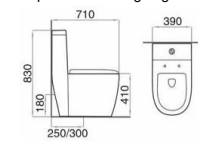

Model: ZS1421
Child use toilet
 Size: 490x285x525mm
 S-trap: 200mm Roughing-in
 P-trap: 140mm Roughing-in

Model: ZS1970
One-piece toilet
(Washdown)
Size: 660x360x805mm
S-trap: 250mm Roughing-in
P-trap: 180mm Roughing-in

Model: MS1970
Wall-hung toilet
(Washdown)
Size: 500x355x370mm
P-trap: 180mm Roughing-in

Model: AS1970
Two-piece toilet
(Washdown)
Size: 640x370x805mm
S-trap: 250mm Roughing-in
P-trap: 180mm Roughing-in

Model: FS1970
Floor mounted bidet
Size: 500x355x395mm

Model: HS1970
Wall-hung basin
Size: 565x445x390mm

Model: ZS1199
One-piece toilet
(Washdown)
Size: 710x390x830mm
S-trap: 250/300mm Roughing-in
P-trap: 180mm Roughing-in

Model: AS1306
Two-piece toilet
(Washdown)
 Size: 690x410x765mm
 S-trap: 250mm Roughing-in
 P-trap: 180mm Roughing-in

Model: AS1073
Two-piece toilet
(Washdown)
 Size: 650x355x760mm
 S-trap: 250mm Roughing-in
 P-trap: 180mm Roughing-in