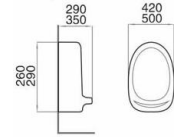

Model: AS1983
Two-piece toilet
(Washdown)
Size: 675x360x760mm
S-trap: 250mm Roughing-in
P-trap: 180mm Roughing-in

Model: FS1909
Bidet
Size: 590x360x420mm

Model: MS1199
Wall-hung toilet
(Washdown)
Size: 540x385x360mm
P-trap: 180mm Roughing-in

Model: MS1176
Wall-hung toilet
(Washdown)
Size: 535x340x370mm
P-trap: 180mm Roughing-in

Model: ZS1642
One-piece toilet
(Siphon)
 Size: 610x340x680mm
 S-trap: 300mm Roughing-in

Model: ZS2604
One-piece toilet
(Washdown)
 Size: 630x340x705mm
 P-trap: 180mm Roughing-in
 S-trap: 250/300mm Roughing-in

Model: HS1105
Wall-hung basin
 Size: 490x400x180mm

Model: HS1510
Wall-hung basin
 Size: 500x420x180mm

Model: PS1421
Child use pedestal basin
 Size: 490x410x550mm

Model: PS1535
Pedestal basin
 Size: 485x415x840mm

Model: US1006
Urinal

Size: 495x290x250mm

Model: US1005
Urinal

Size: 500x350x290mm

Size: 420x290x260mm

Model: US1004
Urinal

Size: 345x315x605mm

Model: US1213
Urinal