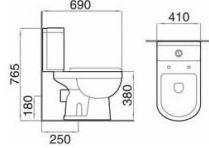

Model: MS1970
Wall-hung toilet
(Washdown)
Size: 500x355x370mm
P-trap: 180mm Roughing-in

Model: AS1970
Two-piece toilet
(Washdown)
Size: 640x370x805mm
S-trap: 250mm Roughing-in
P-trap: 180mm Roughing-in

Model: FS1970
Floor mounted bidet
Size: 500x355x395mm

Model: HS1970
Wall-hung basin
Size: 565x445x390mm

Model: ZS1199
One-piece toilet
(Washdown)
Size: 710x390x830mm
S-trap: 250/300mm Roughing-in
P-trap: 180mm Roughing-in

Model: AS1306
Two-piece toilet
(Washdown)
 Size: 690x410x765mm
 S-trap: 250mm Roughing-in
 P-trap: 180mm Roughing-in

Model: AS1073
Two-piece toilet
(Washdown)
 Size: 650x355x760mm
 S-trap: 250mm Roughing-in
 P-trap: 180mm Roughing-in

Model: AS1105
Two-piece toilet
(Washdown)
 Size: 695x385x750mm
 S-trap: 250mm Roughing-in
 P-trap: 180mm Roughing-in

Model: AS1168
Two-piece toilet
(Washdown)
 Size: 675x385x760mm
 S-trap: 250mm Roughing-in
 P-trap: 180mm Roughing-in