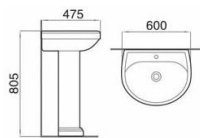

Model: AS1233
Two-piece toilet
(Washdown)
Size: 680x385x745mm
S-trap: 250mm Roughing-in
P-trap: 180mm Roughing-in

Model: ZS1409
One-piece toilet
(Siphon)
Size: 735x385x680mm
S-trap: 300mm Roughing-in

Model: ZS1257
One-piece toilet
(Washdown)
Size: 700x370x640mm
S-trap: 100/250/300mm Roughing-in
P-trap: 180mm Roughing-in

Model: ZS1751
One-piece toilet
(Washdown)
Size: 710x390x650mm
S-trap: 250/300mm Roughing-in
P-trap: 180mm Roughing-in

Model: PS1215
Pedestal basin

Size: 595x465x830mm

Model: PS1304
Pedestal basin

Size: 550x430x845mm

Model: PS1310
Pedestal basin

Size: 600x475x805mm

Model: PS1329
Pedestal basin

Size: 665x495x860mm

Model: PS1331
Pedestal basin

Size: 585x445x850mm

Model: PS1604
Pedestal basin

Size: 600x455x835mm

Model: PS1302
Pedestal basin

Size: 560x430x855mm

Model: PS1313
Pedestal basin

Size: 520x445x800mm

Model: PS1314
Half-pedestal basin

Size: 615x485x450mm

Model: PS1302
Half-pedestal basin

Size: 560x435x465mm