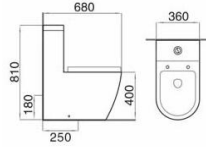

Model: AS1304
Two-piece toilet
(Washdown)
Size: 642x380x850mm
S-trap: 250mm Roughing-in
P-trap: 180mm Roughing-in

Model: MS1304
Wall-hung toilet
(Washdown)
Size: 480x365x360mm
P-trap: 180mm Roughing-in

Model: FS1304
Floor mounted bidet
Size: 510x365x425mm

Model: MS2304
Wall-hung toilet
(Washdown)
Size: 480x365x360mm
P-trap: 180mm Roughing-in

Model: ZS1932
One-piece toilet
(Washdown)
 Size: 680x360x810mm
 S-trap: 250mm Roughing-in
 P-trap: 180mm Roughing-in

Model: MS1932
Wall-hung toilet
(Washdown)
 Size: 550x365x380mm
 P-trap: 180mm Roughing-in

Model: AS1932
Two-piece toilet
(Washdown)
 Size: 680x375x810mm
 S-trap: 250mm Roughing-in
 P-trap: 180mm Roughing-in

Model: HS1313
Half-pedestal basin
 Size: 520x445x440mm

Model: FS1932
Floor mounted bidet
 Size: 550x365x400mm

Model: HS1932
Wall-hung basin
 Size: 530x445x390mm

Model: AS1329
Two-piece toilet
(Washdown)
 Size: 690x390x740mm
 S-trap: 250mm Roughing-in
 P-trap: 180mm Roughing-in