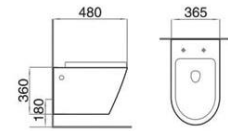

MWD[®]

Movewayda Ceramics

www.mwdceramics.com

Good product sells itself

Model: ZS1304
One-piece toilet
(Washdown)
Size: 642x380x850mm
S-trap: 250mm Roughing-in
P-trap: 180mm Roughing-in

Model: MS1304B
Floor mounted toilet
(Washdown)
Size: 515x365x420mm
P-trap: 180mm Roughing-in

Model: AS1304
Two-piece toilet
(Washdown)
Size: 642x380x850mm
S-trap: 250mm Roughing-in
P-trap: 180mm Roughing-in

Model: MS1304
Wall-hung toilet
(Washdown)
Size: 480x365x360mm
P-trap: 180mm Roughing-in

Model: FS1304
Floor mounted bidet
Size: 510x365x425mm

Model: MS2304
Wall-hung toilet
(Washdown)
Size: 480x365x360mm
P-trap: 180mm Roughing-in

Model: ZS1932
One-piece toilet
(Washdown)
 Size: 680x360x810mm
 S-trap: 250mm Roughing-in
 P-trap: 180mm Roughing-in

Model: US1006
Urinal

Size: 495x290x250mm

Model: US1005
Urinal

Size: 500x350x290mm

Size: 420x290x260mm

Model: US1004
Urinal

Size: 345x315x605mm

Model: US1213
Urinal