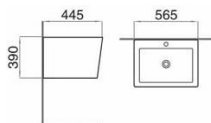

Model: ZS1421
Child use toilet
 Size: 490x285x525mm
 S-trap: 200mm Roughing-in
 P-trap: 140mm Roughing-in

Model: ZS1970
One-piece toilet
(Washdown)
Size: 660x360x805mm
S-trap: 250mm Roughing-in
P-trap: 180mm Roughing-in

Model: MS1970
Wall-hung toilet
(Washdown)
Size: 500x355x370mm
P-trap: 180mm Roughing-in

Model: AS1970
Two-piece toilet
(Washdown)
Size: 640x370x805mm
S-trap: 250mm Roughing-in
P-trap: 180mm Roughing-in

Model: FS1970
Floor mounted bidet
Size: 500x355x395mm

Model: HS1970
Wall-hung basin
Size: 565x445x390mm

Model: ZS1199
One-piece toilet
(Washdown)
Size: 710x390x830mm
S-trap: 250/300mm Roughing-in
P-trap: 180mm Roughing-in

Model: AS1306
Two-piece toilet
(Washdown)
 Size: 690x410x765mm
 S-trap: 250mm Roughing-in
 P-trap: 180mm Roughing-in

Model: AS1073
Two-piece toilet
(Washdown)
 Size: 650x355x760mm
 S-trap: 250mm Roughing-in
 P-trap: 180mm Roughing-in