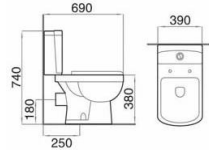

Model: MS1932
Wall-hung toilet
(Washdown)
 Size: 550x365x380mm
 P-trap: 180mm Roughing-in

Model: AS1932
Two-piece toilet
(Washdown)
 Size: 680x375x810mm
 S-trap: 250mm Roughing-in
 P-trap: 180mm Roughing-in

Model: HS1313
Half-pedestal basin
 Size: 520x445x440mm

Model: FS1932
Floor mounted bidet
 Size: 550x365x400mm

Model: HS1932
Wall-hung basin
 Size: 530x445x390mm

Model: AS1329
Two-piece toilet
(Washdown)
 Size: 690x390x740mm
 S-trap: 250mm Roughing-in
 P-trap: 180mm Roughing-in

Model: AS1958
Two-piece toilet
(Washdown)
 Size: 700x380x790mm
 S-trap: 250/300mm Roughing-in
 P-trap: 180mm Roughing-in

Model: AS1909
Two-piece toilet
(Washdown)
 Size: 670x375x820mm
 S-trap: 250mm Roughing-in
 P-trap: 180mm Roughing-in

Model: ZS1604
One-piece toilet
(Washdown)
 Size: 690x350x805mm
 S-trap: 250/300mm Roughing-in
 P-trap: 180mm Roughing-in

Model: ZS1278
One-piece toilet
(Siphon)
 Size: 705x420x640mm
 S-trap: 300mm Roughing-in