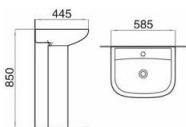

Model: ZS1751
One-piece toilet
(Washdown)
Size: 710x390x650mm
S-trap: 250/300mm Roughing-in
P-trap: 180mm Roughing-in

Model: PS1215
Pedestal basin

Size: 595x465x830mm

Model: PS1304
Pedestal basin

Size: 550x430x845mm

Model: PS1310
Pedestal basin

Size: 600x475x805mm

Model: PS1329
Pedestal basin

Size: 665x495x860mm

Model: PS1331
Pedestal basin

Size: 585x445x850mm

Model: PS1604
Pedestal basin

Size: 600x455x835mm

Model: PS1302
Pedestal basin

Size: 560x430x855mm

Model: PS1313
Pedestal basin

Size: 520x445x800mm

Model: PS1314
Half-pedestal basin

Size: 615x485x450mm

Model: PS1302
Half-pedestal basin

Size: 560x435x465mm

Model: PS1603
Half-pedestal basin

Size: 615x485x395mm

Model: PS2603
Half-pedestal basin

Size: 600x470x510mm

Model: ZS1916
One-piece toilet
(Siphon)
Size: 670x425x690mm
S-trap: 300mm Roughing-in

Model: ZS2916
One-piece toilet
(Siphon)
Size: 670x425x690mm
S-trap: 300mm Roughing-in