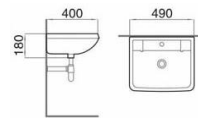

Model: PS1603
Half-pedestal basin

Size: 615x485x395mm

Model: PS2603
Half-pedestal basin

Size: 600x470x510mm

Model: ZS1916
One-piece toilet
(Siphon)
Size: 670x425x690mm
S-trap: 300mm Roughing-in

Model: ZS2916
One-piece toilet
(Siphon)
Size: 670x425x690mm
S-trap: 300mm Roughing-in

Model: AS1983
Two-piece toilet
(Washdown)
Size: 675x360x760mm
S-trap: 250mm Roughing-in
P-trap: 180mm Roughing-in

Model: FS1909
Bidet
Size: 590x360x420mm

Model: MS1199
Wall-hung toilet
(Washdown)
Size: 540x385x360mm
P-trap: 180mm Roughing-in

Model: MS1176
Wall-hung toilet
(Washdown)
Size: 535x340x370mm
P-trap: 180mm Roughing-in

Model: ZS1642
One-piece toilet
(Siphon)
 Size: 610x340x680mm
 S-trap: 300mm Roughing-in

Model: ZS2604
One-piece toilet
(Washdown)
 Size: 630x340x705mm
 P-trap: 180mm Roughing-in
 S-trap: 250/300mm Roughing-in

Model: HS1105
Wall-hung basin
 Size: 490x400x180mm

Model: HS1510
Wall-hung basin
 Size: 500x420x180mm

Model: PS1421
Child use pedestal basin
 Size: 490x410x550mm

Model: PS1535
Pedestal basin
 Size: 485x415x840mm