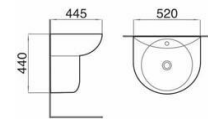

Model: AS1304
Two-piece toilet
(Washdown)
Size: 642x380x850mm
S-trap: 250mm Roughing-in
P-trap: 180mm Roughing-in

Model: MS1304
Wall-hung toilet
(Washdown)
Size: 480x365x360mm
P-trap: 180mm Roughing-in

Model: FS1304
Floor mounted bidet
Size: 510x365x425mm

Model: MS2304
Wall-hung toilet
(Washdown)
Size: 480x365x360mm
P-trap: 180mm Roughing-in

Model: ZS1932
One-piece toilet
(Washdown)
 Size: 680x360x810mm
 S-trap: 250mm Roughing-in
 P-trap: 180mm Roughing-in

Model: MS1932
Wall-hung toilet
(Washdown)
 Size: 550x365x380mm
 P-trap: 180mm Roughing-in

Model: AS1932
Two-piece toilet
(Washdown)
 Size: 680x375x810mm
 S-trap: 250mm Roughing-in
 P-trap: 180mm Roughing-in

Model: HS1313
Half-pedestal basin
 Size: 520x445x440mm

Model: FS1932
Floor mounted bidet
 Size: 550x365x400mm

Model: HS1932
Wall-hung basin
 Size: 530x445x390mm

Model: AS1329
Two-piece toilet
(Washdown)
 Size: 690x390x740mm
 S-trap: 250mm Roughing-in
 P-trap: 180mm Roughing-in