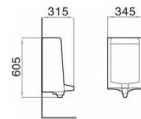

Model: AS1983
Two-piece toilet
(Washdown)
Size: 675x360x760mm
S-trap: 250mm Roughing-in
P-trap: 180mm Roughing-in

Model: FS1909
Bidet
Size: 590x360x420mm

Model: MS1199
Wall-hung toilet
(Washdown)
Size: 540x385x360mm
P-trap: 180mm Roughing-in

Model: MS1176
Wall-hung toilet
(Washdown)
Size: 535x340x370mm
P-trap: 180mm Roughing-in

Model: ZS1642
One-piece toilet
(Siphon)
 Size: 610x340x680mm
 S-trap: 300mm Roughing-in

Model: ZS2604
One-piece toilet
(Washdown)
 Size: 630x340x705mm
 P-trap: 180mm Roughing-in
 S-trap: 250/300mm Roughing-in

Model: HS1105
Wall-hung basin
 Size: 490x400x180mm

Model: HS1510
Wall-hung basin
 Size: 500x420x180mm

Model: PS1421
Child use pedestal basin
 Size: 490x410x550mm

Model: PS1535
Pedestal basin
 Size: 485x415x840mm

Model: US1006
Urinal

Size: 495x290x250mm

Model: US1005
Urinal

Size: 500x350x290mm

Size: 420x290x260mm

Model: US1004
Urinal

Size: 345x315x605mm

Model: US1213
Urinal