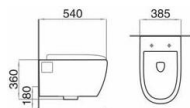

Model: PS1302
Pedestal basin

Size: 560x430x855mm

Model: PS1313
Pedestal basin

Size: 520x445x800mm

Model: PS1314
Half-pedestal basin

Size: 615x485x450mm

Model: PS1302
Half-pedestal basin

Size: 560x435x465mm

Model: PS1603
Half-pedestal basin

Size: 615x485x395mm

Model: PS2603
Half-pedestal basin

Size: 600x470x510mm

Model: ZS1916
One-piece toilet
(Siphon)
Size: 670x425x690mm
S-trap: 300mm Roughing-in

Model: ZS2916
One-piece toilet
(Siphon)
Size: 670x425x690mm
S-trap: 300mm Roughing-in

Model: AS1983
Two-piece toilet
(Washdown)
Size: 675x360x760mm
S-trap: 250mm Roughing-in
P-trap: 180mm Roughing-in

Model: FS1909
Bidet
Size: 590x360x420mm

Model: MS1199
Wall-hung toilet
(Washdown)
Size: 540x385x360mm
P-trap: 180mm Roughing-in

Model: MS1176
Wall-hung toilet
(Washdown)
Size: 535x340x370mm
P-trap: 180mm Roughing-in

Model: ZS1642
One-piece toilet
(Siphon)
 Size: 610x340x680mm
 S-trap: 300mm Roughing-in

Model: ZS2604
One-piece toilet
(Washdown)
 Size: 630x340x705mm
 P-trap: 180mm Roughing-in
 S-trap: 250/300mm Roughing-in