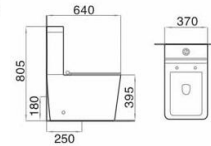

Model: AS1958
Two-piece toilet
(Washdown)
 Size: 700x380x790mm
 S-trap: 250/300mm Roughing-in
 P-trap: 180mm Roughing-in

Model: AS1909
Two-piece toilet
(Washdown)
 Size: 670x375x820mm
 S-trap: 250mm Roughing-in
 P-trap: 180mm Roughing-in

Model: ZS1604
One-piece toilet
(Washdown)
 Size: 690x350x805mm
 S-trap: 250/300mm Roughing-in
 P-trap: 180mm Roughing-in

Model: ZS1278
One-piece toilet
(Siphon)
 Size: 705x420x640mm
 S-trap: 300mm Roughing-in

Model: ZS1421
Child use toilet
 Size: 490x285x525mm
 S-trap: 200mm Roughing-in
 P-trap: 140mm Roughing-in

Model: ZS1970
One-piece toilet
(Washdown)
Size: 660x360x805mm
S-trap: 250mm Roughing-in
P-trap: 180mm Roughing-in

Model: MS1970
Wall-hung toilet
(Washdown)
Size: 500x355x370mm
P-trap: 180mm Roughing-in

Model: AS1970
Two-piece toilet
(Washdown)
Size: 640x370x805mm
S-trap: 250mm Roughing-in
P-trap: 180mm Roughing-in