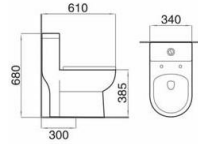

Model: PS1302
Pedestal basin

Size: 560x430x855mm

Model: PS1313
Pedestal basin

Size: 520x445x800mm

Model: PS1314
Half-pedestal basin

Size: 615x485x450mm

Model: PS1302
Half-pedestal basin

Size: 560x435x465mm

Model: PS1603
Half-pedestal basin

Size: 615x485x395mm

Model: PS2603
Half-pedestal basin

Size: 600x470x510mm

Model: ZS1916
One-piece toilet
(Siphon)
Size: 670x425x690mm
S-trap: 300mm Roughing-in

Model: ZS2916
One-piece toilet
(Siphon)
Size: 670x425x690mm
S-trap: 300mm Roughing-in

Model: AS1983
Two-piece toilet
(Washdown)
Size: 675x360x760mm
S-trap: 250mm Roughing-in
P-trap: 180mm Roughing-in

Model: FS1909
Bidet
Size: 590x360x420mm

Model: MS1199
Wall-hung toilet
(Washdown)
Size: 540x385x360mm
P-trap: 180mm Roughing-in

Model: MS1176
Wall-hung toilet
(Washdown)
Size: 535x340x370mm
P-trap: 180mm Roughing-in

Model: ZS1642
One-piece toilet
(Siphon)
 Size: 610x340x680mm
 S-trap: 300mm Roughing-in

Model: ZS2604
One-piece toilet
(Washdown)
 Size: 630x340x705mm
 P-trap: 180mm Roughing-in
 S-trap: 250/300mm Roughing-in