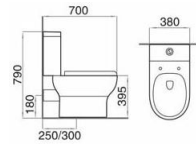

Model: MS1932
Wall-hung toilet
(Washdown)
 Size: 550x365x380mm
 P-trap: 180mm Roughing-in

Model: AS1932
Two-piece toilet
(Washdown)
 Size: 680x375x810mm
 S-trap: 250mm Roughing-in
 P-trap: 180mm Roughing-in

Model: HS1313
Half-pedestal basin
 Size: 520x445x440mm

Model: FS1932
Floor mounted bidet
 Size: 550x365x400mm

Model: HS1932
Wall-hung basin
 Size: 530x445x390mm

Model: AS1329
Two-piece toilet
(Washdown)
 Size: 690x390x740mm
 S-trap: 250mm Roughing-in
 P-trap: 180mm Roughing-in

Model: AS1958
Two-piece toilet
(Washdown)
 Size: 700x380x790mm
 S-trap: 250/300mm Roughing-in
 P-trap: 180mm Roughing-in

Model: AS1909
Two-piece toilet
(Washdown)
 Size: 670x375x820mm
 S-trap: 250mm Roughing-in
 P-trap: 180mm Roughing-in

Model: ZS1604
One-piece toilet
(Washdown)
 Size: 690x350x805mm
 S-trap: 250/300mm Roughing-in
 P-trap: 180mm Roughing-in

Model: ZS1278
One-piece toilet
(Siphon)
 Size: 705x420x640mm
 S-trap: 300mm Roughing-in