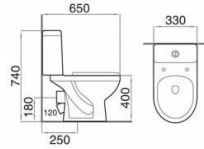

Model: AS1105
Two-piece toilet
(Washdown)
 Size: 695x385x750mm
 S-trap: 250mm Roughing-in
 P-trap: 180mm Roughing-in

Model: AS1168
Two-piece toilet
(Washdown)
 Size: 675x385x760mm
 S-trap: 250mm Roughing-in
 P-trap: 180mm Roughing-in

Model: AS1951
Two-piece toilet
(Washdown)
 Size: 660x405x785mm
 S-trap: 250mm Roughing-in
 P-trap: 180mm Roughing-in

Model: AS1209
Two-piece toilet
(Washdown)
 Size: 650x370x725mm
 S-trap: 250mm Roughing-in
 P-trap: 180mm Roughing-in

Model: AS1119
Two-piece toilet
(Washdown)
Size: 650x330x740mm
S-trap: 250mm Roughing-in
P-trap: 180mm Roughing-in

Model: AS1210
Two-piece toilet
(Siphon)
Size: 680x425x745mm
S-trap: 300/400mm Roughing-in

Model: AS1233
Two-piece toilet
(Washdown)
Size: 680x385x745mm
S-trap: 250mm Roughing-in
P-trap: 180mm Roughing-in

Model: ZS1409
One-piece toilet
(Siphon)
Size: 735x385x680mm
S-trap: 300mm Roughing-in

Model: ZS1257
One-piece toilet
(Washdown)
Size: 700x370x640mm
S-trap: 100/250/300mm Roughing-in
P-trap: 180mm Roughing-in