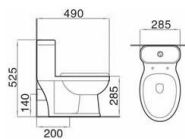

Model: HS1313
Half-pedestal basin
 Size: 520x445x440mm

Model: FS1932
Floor mounted bidet
 Size: 550x365x400mm

Model: HS1932
Wall-hung basin
 Size: 530x445x390mm

Model: AS1329
Two-piece toilet
(Washdown)
 Size: 690x390x740mm
 S-trap: 250mm Roughing-in
 P-trap: 180mm Roughing-in

Model: AS1958
Two-piece toilet
(Washdown)
 Size: 700x380x790mm
 S-trap: 250/300mm Roughing-in
 P-trap: 180mm Roughing-in

Model: AS1909
Two-piece toilet
(Washdown)
 Size: 670x375x820mm
 S-trap: 250mm Roughing-in
 P-trap: 180mm Roughing-in

Model: ZS1604
One-piece toilet
(Washdown)
 Size: 690x350x805mm
 S-trap: 250/300mm Roughing-in
 P-trap: 180mm Roughing-in

Model: ZS1278
One-piece toilet
(Siphon)
 Size: 705x420x640mm
 S-trap: 300mm Roughing-in

Model: ZS1421
Child use toilet
 Size: 490x285x525mm
 S-trap: 200mm Roughing-in
 P-trap: 140mm Roughing-in

Model: ZS1970
One-piece toilet
(Washdown)
Size: 660x360x805mm
S-trap: 250mm Roughing-in
P-trap: 180mm Roughing-in