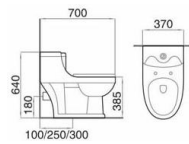

Model: AS1105
Two-piece toilet
(Washdown)
 Size: 695x385x750mm
 S-trap: 250mm Roughing-in
 P-trap: 180mm Roughing-in

Model: AS1168
Two-piece toilet
(Washdown)
 Size: 675x385x760mm
 S-trap: 250mm Roughing-in
 P-trap: 180mm Roughing-in

Model: AS1951
Two-piece toilet
(Washdown)
 Size: 660x405x785mm
 S-trap: 250mm Roughing-in
 P-trap: 180mm Roughing-in

Model: AS1209
Two-piece toilet
(Washdown)
 Size: 650x370x725mm
 S-trap: 250mm Roughing-in
 P-trap: 180mm Roughing-in

Model: AS1119
Two-piece toilet
(Washdown)
Size: 650x330x740mm
S-trap: 250mm Roughing-in
P-trap: 180mm Roughing-in

Model: AS1210
Two-piece toilet
(Siphon)
Size: 680x425x745mm
S-trap: 300/400mm Roughing-in

Model: AS1233
Two-piece toilet
(Washdown)
Size: 680x385x745mm
S-trap: 250mm Roughing-in
P-trap: 180mm Roughing-in

Model: ZS1409
One-piece toilet
(Siphon)
Size: 735x385x680mm
S-trap: 300mm Roughing-in

Model: ZS1257
One-piece toilet
(Washdown)
Size: 700x370x640mm
S-trap: 100/250/300mm Roughing-in
P-trap: 180mm Roughing-in