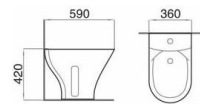

Model: PS1310
Pedestal basin

Size: 600x475x805mm

Model: PS1329
Pedestal basin

Size: 665x495x860mm

Model: PS1331
Pedestal basin

Size: 585x445x850mm

Model: PS1604
Pedestal basin

Size: 600x455x835mm

Model: PS1302
Pedestal basin

Size: 560x430x855mm

Model: PS1313
Pedestal basin

Size: 520x445x800mm

Model: PS1314
Half-pedestal basin

Size: 615x485x450mm

Model: PS1302
Half-pedestal basin

Size: 560x435x465mm

Model: PS1603
Half-pedestal basin

Size: 615x485x395mm

Model: PS2603
Half-pedestal basin

Size: 600x470x510mm

Model: ZS1916
One-piece toilet
(Siphon)
Size: 670x425x690mm
S-trap: 300mm Roughing-in

Model: ZS2916
One-piece toilet
(Siphon)
Size: 670x425x690mm
S-trap: 300mm Roughing-in

Model: AS1983
Two-piece toilet
(Washdown)
Size: 675x360x760mm
S-trap: 250mm Roughing-in
P-trap: 180mm Roughing-in

Model: FS1909
Bidet
Size: 590x360x420mm

Model: MS1199
Wall-hung toilet
(Washdown)
Size: 540x385x360mm
P-trap: 180mm Roughing-in