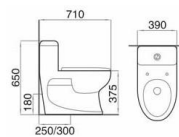

Model: AS1951
Two-piece toilet
(Washdown)
 Size: 660x405x785mm
 S-trap: 250mm Roughing-in
 P-trap: 180mm Roughing-in

Model: AS1209
Two-piece toilet
(Washdown)
 Size: 650x370x725mm
 S-trap: 250mm Roughing-in
 P-trap: 180mm Roughing-in

Model: AS1119
Two-piece toilet
(Washdown)
Size: 650x330x740mm
S-trap: 250mm Roughing-in
P-trap: 180mm Roughing-in

Model: AS1210
Two-piece toilet
(Siphon)
Size: 680x425x745mm
S-trap: 300/400mm Roughing-in

Model: AS1233
Two-piece toilet
(Washdown)
Size: 680x385x745mm
S-trap: 250mm Roughing-in
P-trap: 180mm Roughing-in

Model: ZS1409
One-piece toilet
(Siphon)
Size: 735x385x680mm
S-trap: 300mm Roughing-in

Model: ZS1257
One-piece toilet
(Washdown)
Size: 700x370x640mm
S-trap: 100/250/300mm Roughing-in
P-trap: 180mm Roughing-in

Model: ZS1751
One-piece toilet
(Washdown)
Size: 710x390x650mm
S-trap: 250/300mm Roughing-in
P-trap: 180mm Roughing-in

Model: PS1215
Pedestal basin

Size: 595x465x830mm

Model: PS1304
Pedestal basin

Size: 550x430x845mm