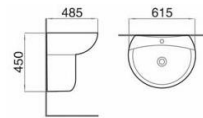

Model: PS1310
Pedestal basin

Size: 600x475x805mm

Model: PS1329
Pedestal basin

Size: 665x495x860mm

Model: PS1331
Pedestal basin

Size: 585x445x850mm

Model: PS1604
Pedestal basin

Size: 600x455x835mm

Model: PS1302
Pedestal basin

Size: 560x430x855mm

Model: PS1313
Pedestal basin

Size: 520x445x800mm

Model: PS1314
Half-pedestal basin

Size: 615x485x450mm

Model: PS1302
Half-pedestal basin

Size: 560x435x465mm

Model: PS1603
Half-pedestal basin

Size: 615x485x395mm

Model: PS2603
Half-pedestal basin

Size: 600x470x510mm

Model: ZS1916
One-piece toilet
(Siphon)
Size: 670x425x690mm
S-trap: 300mm Roughing-in

Model: ZS2916
One-piece toilet
(Siphon)
Size: 670x425x690mm
S-trap: 300mm Roughing-in

Model: AS1983
Two-piece toilet
(Washdown)
Size: 675x360x760mm
S-trap: 250mm Roughing-in
P-trap: 180mm Roughing-in

Model: FS1909
Bidet
Size: 590x360x420mm

Model: MS1199
Wall-hung toilet
(Washdown)
Size: 540x385x360mm
P-trap: 180mm Roughing-in