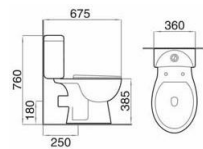

Model: PS1302
Pedestal basin

Size: 560x430x855mm

Model: PS1313
Pedestal basin

Size: 520x445x800mm

Model: PS1314
Half-pedestal basin

Size: 615x485x450mm

Model: PS1302
Half-pedestal basin

Size: 560x435x465mm

Model: PS1603
Half-pedestal basin

Size: 615x485x395mm

Model: PS2603
Half-pedestal basin

Size: 600x470x510mm

Model: ZS1916
One-piece toilet
(Siphon)
Size: 670x425x690mm
S-trap: 300mm Roughing-in

Model: ZS2916
One-piece toilet
(Siphon)
Size: 670x425x690mm
S-trap: 300mm Roughing-in

Model: AS1983
Two-piece toilet
(Washdown)
Size: 675x360x760mm
S-trap: 250mm Roughing-in
P-trap: 180mm Roughing-in

Model: FS1909
Bidet
Size: 590x360x420mm

Model: MS1199
Wall-hung toilet
(Washdown)
Size: 540x385x360mm
P-trap: 180mm Roughing-in

Model: MS1176
Wall-hung toilet
(Washdown)
Size: 535x340x370mm
P-trap: 180mm Roughing-in

Model: ZS1642
One-piece toilet
(Siphon)
 Size: 610x340x680mm
 S-trap: 300mm Roughing-in

Model: ZS2604
One-piece toilet
(Washdown)
 Size: 630x340x705mm
 P-trap: 180mm Roughing-in
 S-trap: 250/300mm Roughing-in