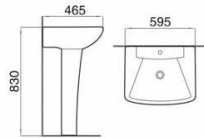

Model: AS1119
Two-piece toilet
(Washdown)
Size: 650x330x740mm
S-trap: 250mm Roughing-in
P-trap: 180mm Roughing-in

Model: AS1210
Two-piece toilet
(Siphon)
Size: 680x425x745mm
S-trap: 300/400mm Roughing-in

Model: AS1233
Two-piece toilet
(Washdown)
Size: 680x385x745mm
S-trap: 250mm Roughing-in
P-trap: 180mm Roughing-in

Model: ZS1409
One-piece toilet
(Siphon)
Size: 735x385x680mm
S-trap: 300mm Roughing-in

Model: ZS1257
One-piece toilet
(Washdown)
Size: 700x370x640mm
S-trap: 100/250/300mm Roughing-in
P-trap: 180mm Roughing-in

Model: ZS1751
One-piece toilet
(Washdown)
Size: 710x390x650mm
S-trap: 250/300mm Roughing-in
P-trap: 180mm Roughing-in

Model: PS1215
Pedestal basin

Size: 595x465x830mm

Model: PS1304
Pedestal basin

Size: 550x430x845mm

Model: PS1310
Pedestal basin

Size: 600x475x805mm

Model: PS1329
Pedestal basin

Size: 665x495x860mm

Model: PS1331
Pedestal basin

Size: 585x445x850mm

Model: PS1604
Pedestal basin

Size: 600x455x835mm