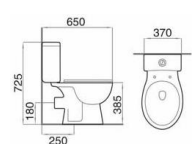

Model: FS1970
Floor mounted bidet
Size: 500x355x395mm

Model: HS1970
Wall-hung basin
Size: 565x445x390mm

Model: ZS1199
One-piece toilet
(Washdown)
Size: 710x390x830mm
S-trap: 250/300mm Roughing-in
P-trap: 180mm Roughing-in

Model: AS1306
Two-piece toilet
(Washdown)
 Size: 690x410x765mm
 S-trap: 250mm Roughing-in
 P-trap: 180mm Roughing-in

Model: AS1073
Two-piece toilet
(Washdown)
 Size: 650x355x760mm
 S-trap: 250mm Roughing-in
 P-trap: 180mm Roughing-in

Model: AS1105
Two-piece toilet
(Washdown)
 Size: 695x385x750mm
 S-trap: 250mm Roughing-in
 P-trap: 180mm Roughing-in

Model: AS1168
Two-piece toilet
(Washdown)
 Size: 675x385x760mm
 S-trap: 250mm Roughing-in
 P-trap: 180mm Roughing-in

Model: AS1951
Two-piece toilet
(Washdown)
 Size: 660x405x785mm
 S-trap: 250mm Roughing-in
 P-trap: 180mm Roughing-in

Model: AS1209
Two-piece toilet
(Washdown)
 Size: 650x370x725mm
 S-trap: 250mm Roughing-in
 P-trap: 180mm Roughing-in