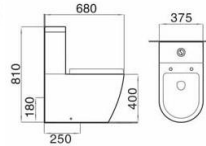

Model: AS1304
Two-piece toilet
(Washdown)
Size: 642x380x850mm
S-trap: 250mm Roughing-in
P-trap: 180mm Roughing-in

Model: MS1304
Wall-hung toilet
(Washdown)
Size: 480x365x360mm
P-trap: 180mm Roughing-in

Model: FS1304
Floor mounted bidet
Size: 510x365x425mm

Model: MS2304
Wall-hung toilet
(Washdown)
Size: 480x365x360mm
P-trap: 180mm Roughing-in

Model: ZS1932
One-piece toilet
(Washdown)
 Size: 680x360x810mm
 S-trap: 250mm Roughing-in
 P-trap: 180mm Roughing-in

Model: MS1932
Wall-hung toilet
(Washdown)
 Size: 550x365x380mm
 P-trap: 180mm Roughing-in

Model: AS1932
Two-piece toilet
(Washdown)
 Size: 680x375x810mm
 S-trap: 250mm Roughing-in
 P-trap: 180mm Roughing-in

Model: HS1313
Half-pedestal basin
 Size: 520x445x440mm

Model: FS1932
Floor mounted bidet
 Size: 550x365x400mm

Model: HS1932
Wall-hung basin
 Size: 530x445x390mm

Model: AS1329
Two-piece toilet
(Washdown)
 Size: 690x390x740mm
 S-trap: 250mm Roughing-in
 P-trap: 180mm Roughing-in