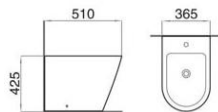

MWD[®]

Movewayda Ceramics

www.mwdceramics.com

Good product sells itself

Model: ZS1304
One-piece toilet
(Washdown)
Size: 642x380x850mm
S-trap: 250mm Roughing-in
P-trap: 180mm Roughing-in

Model: MS1304B
Floor mounted toilet
(Washdown)
Size: 515x365x420mm
P-trap: 180mm Roughing-in

Model: AS1304
Two-piece toilet
(Washdown)
Size: 642x380x850mm
S-trap: 250mm Roughing-in
P-trap: 180mm Roughing-in

Model: MS1304
Wall-hung toilet
(Washdown)
Size: 480x365x360mm
P-trap: 180mm Roughing-in

Model: FS1304
Floor mounted bidet
Size: 510x365x425mm

Model: MS2304
Wall-hung toilet
(Washdown)
Size: 480x365x360mm
P-trap: 180mm Roughing-in

Model: ZS1932
One-piece toilet
(Washdown)
 Size: 680x360x810mm
 S-trap: 250mm Roughing-in
 P-trap: 180mm Roughing-in

Model: US1006
Urinal

Size: 495x290x250mm

Model: US1005
Urinal

Size: 500x350x290mm

Size: 420x290x260mm

Model: US1004
Urinal

Size: 345x315x605mm

Model: US1213
Urinal