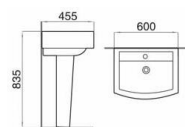

Model: AS1233
Two-piece toilet
(Washdown)
Size: 680x385x745mm
S-trap: 250mm Roughing-in
P-trap: 180mm Roughing-in

Model: ZS1409
One-piece toilet
(Siphon)
Size: 735x385x680mm
S-trap: 300mm Roughing-in

Model: ZS1257
One-piece toilet
(Washdown)
Size: 700x370x640mm
S-trap: 100/250/300mm Roughing-in
P-trap: 180mm Roughing-in

Model: ZS1751
One-piece toilet
(Washdown)
Size: 710x390x650mm
S-trap: 250/300mm Roughing-in
P-trap: 180mm Roughing-in

Model: PS1215
Pedestal basin

Size: 595x465x830mm

Model: PS1304
Pedestal basin

Size: 550x430x845mm

Model: PS1310
Pedestal basin

Size: 600x475x805mm

Model: PS1329
Pedestal basin

Size: 665x495x860mm

Model: PS1331
Pedestal basin

Size: 585x445x850mm

Model: PS1604
Pedestal basin

Size: 600x455x835mm

Model: PS1302
Pedestal basin

Size: 560x430x855mm

Model: PS1313
Pedestal basin

Size: 520x445x800mm

Model: PS1314
Half-pedestal basin

Size: 615x485x450mm

Model: PS1302
Half-pedestal basin

Size: 560x435x465mm