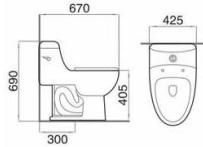

Model: PS1302
Pedestal basin

Size: 560x430x855mm

Model: PS1313
Pedestal basin

Size: 520x445x800mm

Model: PS1314
Half-pedestal basin

Size: 615x485x450mm

Model: PS1302
Half-pedestal basin

Size: 560x435x465mm

Model: PS1603
Half-pedestal basin

Size: 615x485x395mm

Model: PS2603
Half-pedestal basin

Size: 600x470x510mm

Model: ZS1916
One-piece toilet
(Siphon)
Size: 670x425x690mm
S-trap: 300mm Roughing-in

Model: ZS2916
One-piece toilet
(Siphon)
Size: 670x425x690mm
S-trap: 300mm Roughing-in

Model: AS1983
Two-piece toilet
(Washdown)
Size: 675x360x760mm
S-trap: 250mm Roughing-in
P-trap: 180mm Roughing-in

Model: FS1909
Bidet
Size: 590x360x420mm

Model: MS1199
Wall-hung toilet
(Washdown)
Size: 540x385x360mm
P-trap: 180mm Roughing-in

Model: MS1176
Wall-hung toilet
(Washdown)
Size: 535x340x370mm
P-trap: 180mm Roughing-in

Model: ZS1642
One-piece toilet
(Siphon)
 Size: 610x340x680mm
 S-trap: 300mm Roughing-in

Model: ZS2604
One-piece toilet
(Washdown)
 Size: 630x340x705mm
 P-trap: 180mm Roughing-in
 S-trap: 250/300mm Roughing-in