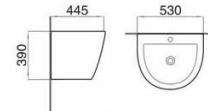

Model: FS1304
Floor mounted bidet
Size: 510x365x425mm

Model: MS2304
Wall-hung toilet
(Washdown)
Size: 480x365x360mm
P-trap: 180mm Roughing-in

Model: ZS1932
One-piece toilet
(Washdown)
 Size: 680x360x810mm
 S-trap: 250mm Roughing-in
 P-trap: 180mm Roughing-in

Model: MS1932
Wall-hung toilet
(Washdown)
 Size: 550x365x380mm
 P-trap: 180mm Roughing-in

Model: AS1932
Two-piece toilet
(Washdown)
 Size: 680x375x810mm
 S-trap: 250mm Roughing-in
 P-trap: 180mm Roughing-in

Model: HS1313
Half-pedestal basin
 Size: 520x445x440mm

Model: FS1932
Floor mounted bidet
 Size: 550x365x400mm

Model: HS1932
Wall-hung basin
 Size: 530x445x390mm

Model: AS1329
Two-piece toilet
(Washdown)
 Size: 690x390x740mm
 S-trap: 250mm Roughing-in
 P-trap: 180mm Roughing-in

Model: AS1958
Two-piece toilet
(Washdown)
 Size: 700x380x790mm
 S-trap: 250/300mm Roughing-in
 P-trap: 180mm Roughing-in

Model: AS1909
Two-piece toilet
(Washdown)
 Size: 670x375x820mm
 S-trap: 250mm Roughing-in
 P-trap: 180mm Roughing-in