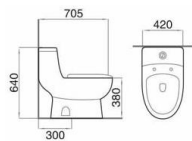

Model: MS1932
Wall-hung toilet
(Washdown)
 Size: 550x365x380mm
 P-trap: 180mm Roughing-in

Model: AS1932
Two-piece toilet
(Washdown)
 Size: 680x375x810mm
 S-trap: 250mm Roughing-in
 P-trap: 180mm Roughing-in

Model: HS1313
Half-pedestal basin
 Size: 520x445x440mm

Model: FS1932
Floor mounted bidet
 Size: 550x365x400mm

Model: HS1932
Wall-hung basin
 Size: 530x445x390mm

Model: AS1329
Two-piece toilet
(Washdown)
 Size: 690x390x740mm
 S-trap: 250mm Roughing-in
 P-trap: 180mm Roughing-in

Model: AS1958
Two-piece toilet
(Washdown)
 Size: 700x380x790mm
 S-trap: 250/300mm Roughing-in
 P-trap: 180mm Roughing-in

Model: AS1909
Two-piece toilet
(Washdown)
 Size: 670x375x820mm
 S-trap: 250mm Roughing-in
 P-trap: 180mm Roughing-in

Model: ZS1604
One-piece toilet
(Washdown)
 Size: 690x350x805mm
 S-trap: 250/300mm Roughing-in
 P-trap: 180mm Roughing-in

Model: ZS1278
One-piece toilet
(Siphon)
 Size: 705x420x640mm
 S-trap: 300mm Roughing-in