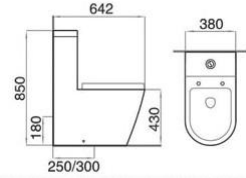

MWD[®]

Movewayda Ceramics

www.mwdceramics.com

Good product sells itself

Model: ZS1304
One-piece toilet
(Washdown)
Size: 642x380x850mm
S-trap: 250mm Roughing-in
P-trap: 180mm Roughing-in

Model: MS1304B
Floor mounted toilet
(Washdown)
Size: 515x365x420mm
P-trap: 180mm Roughing-in

Model: AS1304
Two-piece toilet
(Washdown)
Size: 642x380x850mm
S-trap: 250mm Roughing-in
P-trap: 180mm Roughing-in

Model: MS1304
Wall-hung toilet
(Washdown)
Size: 480x365x360mm
P-trap: 180mm Roughing-in

Model: FS1304
Floor mounted bidet
Size: 510x365x425mm

Model: MS2304
Wall-hung toilet
(Washdown)
Size: 480x365x360mm
P-trap: 180mm Roughing-in

Model: ZS1932
One-piece toilet
(Washdown)
 Size: 680x360x810mm
 S-trap: 250mm Roughing-in
 P-trap: 180mm Roughing-in

Model: US1006
Urinal

Size: 495x290x250mm

Model: US1005
Urinal

Size: 500x350x290mm

Size: 420x290x260mm

Model: US1004
Urinal

Size: 345x315x605mm

Model: US1213
Urinal