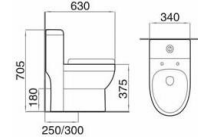

Model: PS1603
Half-pedestal basin

Size: 615x485x395mm

Model: PS2603
Half-pedestal basin

Size: 600x470x510mm

Model: ZS1916
One-piece toilet
(Siphon)
Size: 670x425x690mm
S-trap: 300mm Roughing-in

Model: ZS2916
One-piece toilet
(Siphon)
Size: 670x425x690mm
S-trap: 300mm Roughing-in

Model: AS1983
Two-piece toilet
(Washdown)
Size: 675x360x760mm
S-trap: 250mm Roughing-in
P-trap: 180mm Roughing-in

Model: FS1909
Bidet
Size: 590x360x420mm

Model: MS1199
Wall-hung toilet
(Washdown)
Size: 540x385x360mm
P-trap: 180mm Roughing-in

Model: MS1176
Wall-hung toilet
(Washdown)
Size: 535x340x370mm
P-trap: 180mm Roughing-in

Model: ZS1642
One-piece toilet
(Siphon)
 Size: 610x340x680mm
 S-trap: 300mm Roughing-in

Model: ZS2604
One-piece toilet
(Washdown)
 Size: 630x340x705mm
 P-trap: 180mm Roughing-in
 S-trap: 250/300mm Roughing-in

Model: HS1105
Wall-hung basin
 Size: 490x400x180mm

Model: HS1510
Wall-hung basin
 Size: 500x420x180mm

Model: PS1421
Child use pedestal basin
 Size: 490x410x550mm

Model: PS1535
Pedestal basin
 Size: 485x415x840mm