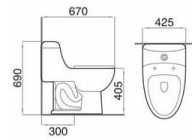

Model: PS1310
Pedestal basin

Size: 600x475x805mm

Model: PS1329
Pedestal basin

Size: 665x495x860mm

Model: PS1331
Pedestal basin

Size: 585x445x850mm

Model: PS1604
Pedestal basin

Size: 600x455x835mm

Model: PS1302
Pedestal basin

Size: 560x430x855mm

Model: PS1313
Pedestal basin

Size: 520x445x800mm

Model: PS1314
Half-pedestal basin

Size: 615x485x450mm

Model: PS1302
Half-pedestal basin

Size: 560x435x465mm

Model: PS1603
Half-pedestal basin

Size: 615x485x395mm

Model: PS2603
Half-pedestal basin

Size: 600x470x510mm

Model: ZS1916
One-piece toilet
(Siphon)
Size: 670x425x690mm
S-trap: 300mm Roughing-in

Model: ZS2916
One-piece toilet
(Siphon)
Size: 670x425x690mm
S-trap: 300mm Roughing-in

Model: AS1983
Two-piece toilet
(Washdown)
Size: 675x360x760mm
S-trap: 250mm Roughing-in
P-trap: 180mm Roughing-in

Model: FS1909
Bidet
Size: 590x360x420mm

Model: MS1199
Wall-hung toilet
(Washdown)
Size: 540x385x360mm
P-trap: 180mm Roughing-in