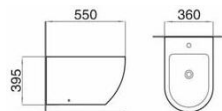

Model: FS1304
Floor mounted bidet
Size: 510x365x425mm

Model: MS2304
Wall-hung toilet
(Washdown)
Size: 480x365x360mm
P-trap: 180mm Roughing-in

Model: ZS1932
One-piece toilet
(Washdown)
 Size: 680x360x810mm
 S-trap: 250mm Roughing-in
 P-trap: 180mm Roughing-in

Model: MS1932
Wall-hung toilet
(Washdown)
 Size: 550x365x380mm
 P-trap: 180mm Roughing-in

Model: AS1932
Two-piece toilet
(Washdown)
 Size: 680x375x810mm
 S-trap: 250mm Roughing-in
 P-trap: 180mm Roughing-in

Model: HS1313
Half-pedestal basin
 Size: 520x445x440mm

Model: FS1932
Floor mounted bidet
 Size: 550x365x400mm

Model: HS1932
Wall-hung basin
 Size: 530x445x390mm

Model: AS1329
Two-piece toilet
(Washdown)
 Size: 690x390x740mm
 S-trap: 250mm Roughing-in
 P-trap: 180mm Roughing-in

Model: AS1958
Two-piece toilet
(Washdown)
 Size: 700x380x790mm
 S-trap: 250/300mm Roughing-in
 P-trap: 180mm Roughing-in

Model: AS1909
Two-piece toilet
(Washdown)
 Size: 670x375x820mm
 S-trap: 250mm Roughing-in
 P-trap: 180mm Roughing-in