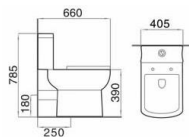

Model: FS1970
Floor mounted bidet
Size: 500x355x395mm

Model: HS1970
Wall-hung basin
Size: 565x445x390mm

Model: ZS1199
One-piece toilet
(Washdown)
Size: 710x390x830mm
S-trap: 250/300mm Roughing-in
P-trap: 180mm Roughing-in

Model: AS1306
Two-piece toilet
(Washdown)
 Size: 690x410x765mm
 S-trap: 250mm Roughing-in
 P-trap: 180mm Roughing-in

Model: AS1073
Two-piece toilet
(Washdown)
 Size: 650x355x760mm
 S-trap: 250mm Roughing-in
 P-trap: 180mm Roughing-in

Model: AS1105
Two-piece toilet
(Washdown)
 Size: 695x385x750mm
 S-trap: 250mm Roughing-in
 P-trap: 180mm Roughing-in

Model: AS1168
Two-piece toilet
(Washdown)
 Size: 675x385x760mm
 S-trap: 250mm Roughing-in
 P-trap: 180mm Roughing-in

Model: AS1951
Two-piece toilet
(Washdown)
 Size: 660x405x785mm
 S-trap: 250mm Roughing-in
 P-trap: 180mm Roughing-in

Model: AS1209
Two-piece toilet
(Washdown)
 Size: 650x370x725mm
 S-trap: 250mm Roughing-in
 P-trap: 180mm Roughing-in