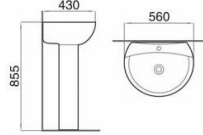

Model: ZS1751
One-piece toilet
(Washdown)
Size: 710x390x650mm
S-trap: 250/300mm Roughing-in
P-trap: 180mm Roughing-in

Model: PS1215
Pedestal basin

Size: 595x465x830mm

Model: PS1304
Pedestal basin

Size: 550x430x845mm

Model: PS1310
Pedestal basin

Size: 600x475x805mm

Model: PS1329
Pedestal basin

Size: 665x495x860mm

Model: PS1331
Pedestal basin

Size: 585x445x850mm

Model: PS1604
Pedestal basin

Size: 600x455x835mm

Model: PS1302
Pedestal basin

Size: 560x430x855mm

Model: PS1313
Pedestal basin

Size: 520x445x800mm

Model: PS1314
Half-pedestal basin

Size: 615x485x450mm

Model: PS1302
Half-pedestal basin

Size: 560x435x465mm

Model: PS1603
Half-pedestal basin

Size: 615x485x395mm

Model: PS2603
Half-pedestal basin

Size: 600x470x510mm

Model: ZS1916
One-piece toilet
(Siphon)
Size: 670x425x690mm
S-trap: 300mm Roughing-in

Model: ZS2916
One-piece toilet
(Siphon)
Size: 670x425x690mm
S-trap: 300mm Roughing-in