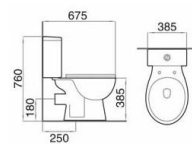

Model: FS1970
Floor mounted bidet
Size: 500x355x395mm

Model: HS1970
Wall-hung basin
Size: 565x445x390mm

Model: ZS1199
One-piece toilet
(Washdown)
Size: 710x390x830mm
S-trap: 250/300mm Roughing-in
P-trap: 180mm Roughing-in

Model: AS1306
Two-piece toilet
(Washdown)
 Size: 690x410x765mm
 S-trap: 250mm Roughing-in
 P-trap: 180mm Roughing-in

Model: AS1073
Two-piece toilet
(Washdown)
 Size: 650x355x760mm
 S-trap: 250mm Roughing-in
 P-trap: 180mm Roughing-in

Model: AS1105
Two-piece toilet
(Washdown)
 Size: 695x385x750mm
 S-trap: 250mm Roughing-in
 P-trap: 180mm Roughing-in

Model: AS1168
Two-piece toilet
(Washdown)
 Size: 675x385x760mm
 S-trap: 250mm Roughing-in
 P-trap: 180mm Roughing-in

Model: AS1951
Two-piece toilet
(Washdown)
 Size: 660x405x785mm
 S-trap: 250mm Roughing-in
 P-trap: 180mm Roughing-in

Model: AS1209
Two-piece toilet
(Washdown)
 Size: 650x370x725mm
 S-trap: 250mm Roughing-in
 P-trap: 180mm Roughing-in