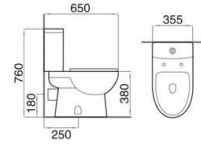

Model: MS1970
Wall-hung toilet
(Washdown)
Size: 500x355x370mm
P-trap: 180mm Roughing-in

Model: AS1970
Two-piece toilet
(Washdown)
Size: 640x370x805mm
S-trap: 250mm Roughing-in
P-trap: 180mm Roughing-in

Model: FS1970
Floor mounted bidet
Size: 500x355x395mm

Model: HS1970
Wall-hung basin
Size: 565x445x390mm

Model: ZS1199
One-piece toilet
(Washdown)
Size: 710x390x830mm
S-trap: 250/300mm Roughing-in
P-trap: 180mm Roughing-in

Model: AS1306
Two-piece toilet
(Washdown)
 Size: 690x410x765mm
 S-trap: 250mm Roughing-in
 P-trap: 180mm Roughing-in

Model: AS1073
Two-piece toilet
(Washdown)
 Size: 650x355x760mm
 S-trap: 250mm Roughing-in
 P-trap: 180mm Roughing-in

Model: AS1105
Two-piece toilet
(Washdown)
 Size: 695x385x750mm
 S-trap: 250mm Roughing-in
 P-trap: 180mm Roughing-in

Model: AS1168
Two-piece toilet
(Washdown)
 Size: 675x385x760mm
 S-trap: 250mm Roughing-in
 P-trap: 180mm Roughing-in