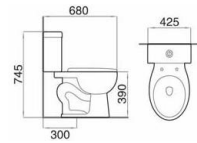

Model: AS1105
Two-piece toilet
(Washdown)
 Size: 695x385x750mm
 S-trap: 250mm Roughing-in
 P-trap: 180mm Roughing-in

Model: AS1168
Two-piece toilet
(Washdown)
 Size: 675x385x760mm
 S-trap: 250mm Roughing-in
 P-trap: 180mm Roughing-in

Model: AS1951
Two-piece toilet
(Washdown)
 Size: 660x405x785mm
 S-trap: 250mm Roughing-in
 P-trap: 180mm Roughing-in

Model: AS1209
Two-piece toilet
(Washdown)
 Size: 650x370x725mm
 S-trap: 250mm Roughing-in
 P-trap: 180mm Roughing-in

Model: AS1119
Two-piece toilet
(Washdown)
Size: 650x330x740mm
S-trap: 250mm Roughing-in
P-trap: 180mm Roughing-in

Model: AS1210
Two-piece toilet
(Siphon)
Size: 680x425x745mm
S-trap: 300/400mm Roughing-in

Model: AS1233
Two-piece toilet
(Washdown)
Size: 680x385x745mm
S-trap: 250mm Roughing-in
P-trap: 180mm Roughing-in

Model: ZS1409
One-piece toilet
(Siphon)
Size: 735x385x680mm
S-trap: 300mm Roughing-in

Model: ZS1257
One-piece toilet
(Washdown)
Size: 700x370x640mm
S-trap: 100/250/300mm Roughing-in
P-trap: 180mm Roughing-in