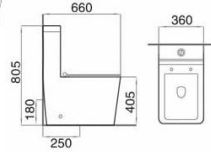

Model: HS1313
Half-pedestal basin
 Size: 520x445x440mm

Model: FS1932
Floor mounted bidet
 Size: 550x365x400mm

Model: HS1932
Wall-hung basin
 Size: 530x445x390mm

Model: AS1329
Two-piece toilet
(Washdown)
 Size: 690x390x740mm
 S-trap: 250mm Roughing-in
 P-trap: 180mm Roughing-in

Model: AS1958
Two-piece toilet
(Washdown)
 Size: 700x380x790mm
 S-trap: 250/300mm Roughing-in
 P-trap: 180mm Roughing-in

Model: AS1909
Two-piece toilet
(Washdown)
 Size: 670x375x820mm
 S-trap: 250mm Roughing-in
 P-trap: 180mm Roughing-in

Model: ZS1604
One-piece toilet
(Washdown)
 Size: 690x350x805mm
 S-trap: 250/300mm Roughing-in
 P-trap: 180mm Roughing-in

Model: ZS1278
One-piece toilet
(Siphon)
 Size: 705x420x640mm
 S-trap: 300mm Roughing-in

Model: ZS1421
Child use toilet
 Size: 490x285x525mm
 S-trap: 200mm Roughing-in
 P-trap: 140mm Roughing-in

Model: ZS1970
One-piece toilet
(Washdown)
Size: 660x360x805mm
S-trap: 250mm Roughing-in
P-trap: 180mm Roughing-in