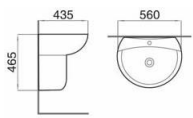

Model: PS1310
Pedestal basin

Size: 600x475x805mm

Model: PS1329
Pedestal basin

Size: 665x495x860mm

Model: PS1331
Pedestal basin

Size: 585x445x850mm

Model: PS1604
Pedestal basin

Size: 600x455x835mm

Model: PS1302
Pedestal basin

Size: 560x430x855mm

Model: PS1313
Pedestal basin

Size: 520x445x800mm

Model: PS1314
Half-pedestal basin

Size: 615x485x450mm

Model: PS1302
Half-pedestal basin

Size: 560x435x465mm

Model: PS1603
Half-pedestal basin

Size: 615x485x395mm

Model: PS2603
Half-pedestal basin

Size: 600x470x510mm

Model: ZS1916
One-piece toilet
(Siphon)
Size: 670x425x690mm
S-trap: 300mm Roughing-in

Model: ZS2916
One-piece toilet
(Siphon)
Size: 670x425x690mm
S-trap: 300mm Roughing-in

Model: AS1983
Two-piece toilet
(Washdown)
Size: 675x360x760mm
S-trap: 250mm Roughing-in
P-trap: 180mm Roughing-in

Model: FS1909
Bidet
Size: 590x360x420mm

Model: MS1199
Wall-hung toilet
(Washdown)
Size: 540x385x360mm
P-trap: 180mm Roughing-in