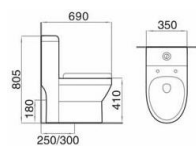

Model: MS1932
Wall-hung toilet
(Washdown)
 Size: 550x365x380mm
 P-trap: 180mm Roughing-in

Model: AS1932
Two-piece toilet
(Washdown)
 Size: 680x375x810mm
 S-trap: 250mm Roughing-in
 P-trap: 180mm Roughing-in

Model: HS1313
Half-pedestal basin
 Size: 520x445x440mm

Model: FS1932
Floor mounted bidet
 Size: 550x365x400mm

Model: HS1932
Wall-hung basin
 Size: 530x445x390mm

Model: AS1329
Two-piece toilet
(Washdown)
 Size: 690x390x740mm
 S-trap: 250mm Roughing-in
 P-trap: 180mm Roughing-in

Model: AS1958
Two-piece toilet
(Washdown)
 Size: 700x380x790mm
 S-trap: 250/300mm Roughing-in
 P-trap: 180mm Roughing-in

Model: AS1909
Two-piece toilet
(Washdown)
 Size: 670x375x820mm
 S-trap: 250mm Roughing-in
 P-trap: 180mm Roughing-in

Model: ZS1604
One-piece toilet
(Washdown)
 Size: 690x350x805mm
 S-trap: 250/300mm Roughing-in
 P-trap: 180mm Roughing-in

Model: ZS1278
One-piece toilet
(Siphon)
 Size: 705x420x640mm
 S-trap: 300mm Roughing-in