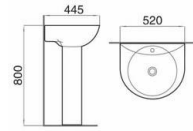

Model: ZS1751
One-piece toilet
(Washdown)
Size: 710x390x650mm
S-trap: 250/300mm Roughing-in
P-trap: 180mm Roughing-in

Model: PS1215
Pedestal basin

Size: 595x465x830mm

Model: PS1304
Pedestal basin

Size: 550x430x845mm

Model: PS1310
Pedestal basin

Size: 600x475x805mm

Model: PS1329
Pedestal basin

Size: 665x495x860mm

Model: PS1331
Pedestal basin

Size: 585x445x850mm

Model: PS1604
Pedestal basin

Size: 600x455x835mm

Model: PS1302
Pedestal basin

Size: 560x430x855mm

Model: PS1313
Pedestal basin

Size: 520x445x800mm

Model: PS1314
Half-pedestal basin

Size: 615x485x450mm

Model: PS1302
Half-pedestal basin

Size: 560x435x465mm

Model: PS1603
Half-pedestal basin

Size: 615x485x395mm

Model: PS2603
Half-pedestal basin

Size: 600x470x510mm

Model: ZS1916
One-piece toilet
(Siphon)
Size: 670x425x690mm
S-trap: 300mm Roughing-in

Model: ZS2916
One-piece toilet
(Siphon)
Size: 670x425x690mm
S-trap: 300mm Roughing-in