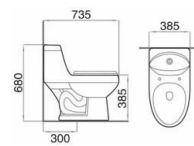

Model: AS1951
Two-piece toilet
(Washdown)
 Size: 660x405x785mm
 S-trap: 250mm Roughing-in
 P-trap: 180mm Roughing-in

Model: AS1209
Two-piece toilet
(Washdown)
 Size: 650x370x725mm
 S-trap: 250mm Roughing-in
 P-trap: 180mm Roughing-in

Model: AS1119
Two-piece toilet
(Washdown)
Size: 650x330x740mm
S-trap: 250mm Roughing-in
P-trap: 180mm Roughing-in

Model: AS1210
Two-piece toilet
(Siphon)
Size: 680x425x745mm
S-trap: 300/400mm Roughing-in

Model: AS1233
Two-piece toilet
(Washdown)
Size: 680x385x745mm
S-trap: 250mm Roughing-in
P-trap: 180mm Roughing-in

Model: ZS1409
One-piece toilet
(Siphon)
Size: 735x385x680mm
S-trap: 300mm Roughing-in

Model: ZS1257
One-piece toilet
(Washdown)
Size: 700x370x640mm
S-trap: 100/250/300mm Roughing-in
P-trap: 180mm Roughing-in

Model: ZS1751
One-piece toilet
(Washdown)
Size: 710x390x650mm
S-trap: 250/300mm Roughing-in
P-trap: 180mm Roughing-in

Model: PS1215
Pedestal basin

Size: 595x465x830mm

Model: PS1304
Pedestal basin

Size: 550x430x845mm