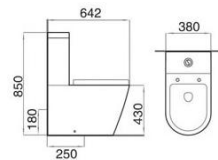

MWD[®]

Movewayda Ceramics

www.mwdceramics.com

Good product sells itself

Model: ZS1304
One-piece toilet
(Washdown)
Size: 642x380x850mm
S-trap: 250mm Roughing-in
P-trap: 180mm Roughing-in

Model: MS1304B
Floor mounted toilet
(Washdown)
Size: 515x365x420mm
P-trap: 180mm Roughing-in

Model: AS1304
Two-piece toilet
(Washdown)
Size: 642x380x850mm
S-trap: 250mm Roughing-in
P-trap: 180mm Roughing-in

Model: MS1304
Wall-hung toilet
(Washdown)
Size: 480x365x360mm
P-trap: 180mm Roughing-in

Model: FS1304
Floor mounted bidet
Size: 510x365x425mm

Model: MS2304
Wall-hung toilet
(Washdown)
Size: 480x365x360mm
P-trap: 180mm Roughing-in

Model: ZS1932
One-piece toilet
(Washdown)
 Size: 680x360x810mm
 S-trap: 250mm Roughing-in
 P-trap: 180mm Roughing-in

Model: US1006
Urinal

Size: 495x290x250mm

Model: US1005
Urinal

Size: 500x350x290mm

Size: 420x290x260mm

Model: US1004
Urinal

Size: 345x315x605mm

Model: US1213
Urinal