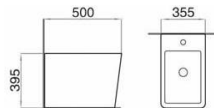

Model: ZS1970
One-piece toilet
(Washdown)
Size: 660x360x805mm
S-trap: 250mm Roughing-in
P-trap: 180mm Roughing-in

Model: MS1970
Wall-hung toilet
(Washdown)
Size: 500x355x370mm
P-trap: 180mm Roughing-in

Model: AS1970
Two-piece toilet
(Washdown)
Size: 640x370x805mm
S-trap: 250mm Roughing-in
P-trap: 180mm Roughing-in

Model: FS1970
Floor mounted bidet
Size: 500x355x395mm

Model: HS1970
Wall-hung basin
Size: 565x445x390mm

Model: ZS1199
One-piece toilet
(Washdown)
Size: 710x390x830mm
S-trap: 250/300mm Roughing-in
P-trap: 180mm Roughing-in