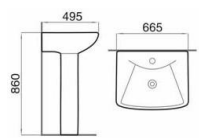

Model: AS1233
Two-piece toilet
(Washdown)
Size: 680x385x745mm
S-trap: 250mm Roughing-in
P-trap: 180mm Roughing-in

Model: ZS1409
One-piece toilet
(Siphon)
Size: 735x385x680mm
S-trap: 300mm Roughing-in

Model: ZS1257
One-piece toilet
(Washdown)
Size: 700x370x640mm
S-trap: 100/250/300mm Roughing-in
P-trap: 180mm Roughing-in

Model: ZS1751
One-piece toilet
(Washdown)
Size: 710x390x650mm
S-trap: 250/300mm Roughing-in
P-trap: 180mm Roughing-in

Model: PS1215
Pedestal basin

Size: 595x465x830mm

Model: PS1304
Pedestal basin

Size: 550x430x845mm

Model: PS1310
Pedestal basin

Size: 600x475x805mm

Model: PS1329
Pedestal basin

Size: 665x495x860mm

Model: PS1331
Pedestal basin

Size: 585x445x850mm

Model: PS1604
Pedestal basin

Size: 600x455x835mm

Model: PS1302
Pedestal basin

Size: 560x430x855mm

Model: PS1313
Pedestal basin

Size: 520x445x800mm

Model: PS1314
Half-pedestal basin

Size: 615x485x450mm

Model: PS1302
Half-pedestal basin

Size: 560x435x465mm