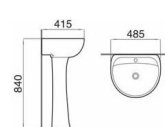

Model: AS1983
Two-piece toilet
(Washdown)
Size: 675x360x760mm
S-trap: 250mm Roughing-in
P-trap: 180mm Roughing-in

Model: FS1909
Bidet
Size: 590x360x420mm

Model: MS1199
Wall-hung toilet
(Washdown)
Size: 540x385x360mm
P-trap: 180mm Roughing-in

Model: MS1176
Wall-hung toilet
(Washdown)
Size: 535x340x370mm
P-trap: 180mm Roughing-in

Model: ZS1642
One-piece toilet
(Siphon)
 Size: 610x340x680mm
 S-trap: 300mm Roughing-in

Model: ZS2604
One-piece toilet
(Washdown)
 Size: 630x340x705mm
 P-trap: 180mm Roughing-in
 S-trap: 250/300mm Roughing-in

Model: HS1105
Wall-hung basin
 Size: 490x400x180mm

Model: HS1510
Wall-hung basin
 Size: 500x420x180mm

Model: PS1421
Child use pedestal basin
 Size: 490x410x550mm

Model: PS1535
Pedestal basin
 Size: 485x415x840mm

Model: US1006
Urinal

Size: 495x290x250mm

Model: US1005
Urinal

Size: 500x350x290mm

Size: 420x290x260mm

Model: US1004
Urinal

Size: 345x315x605mm

Model: US1213
Urinal