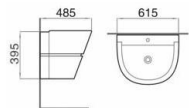

Model: PS1310
Pedestal basin

Size: 600x475x805mm

Model: PS1329
Pedestal basin

Size: 665x495x860mm

Model: PS1331
Pedestal basin

Size: 585x445x850mm

Model: PS1604
Pedestal basin

Size: 600x455x835mm

Model: PS1302
Pedestal basin

Size: 560x430x855mm

Model: PS1313
Pedestal basin

Size: 520x445x800mm

Model: PS1314
Half-pedestal basin

Size: 615x485x450mm

Model: PS1302
Half-pedestal basin

Size: 560x435x465mm

Model: PS1603
Half-pedestal basin

Size: 615x485x395mm

Model: PS2603
Half-pedestal basin

Size: 600x470x510mm

Model: ZS1916
One-piece toilet
(Siphon)
Size: 670x425x690mm
S-trap: 300mm Roughing-in

Model: ZS2916
One-piece toilet
(Siphon)
Size: 670x425x690mm
S-trap: 300mm Roughing-in

Model: AS1983
Two-piece toilet
(Washdown)
Size: 675x360x760mm
S-trap: 250mm Roughing-in
P-trap: 180mm Roughing-in

Model: FS1909
Bidet
Size: 590x360x420mm

Model: MS1199
Wall-hung toilet
(Washdown)
Size: 540x385x360mm
P-trap: 180mm Roughing-in