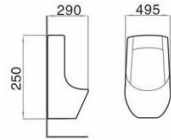

Model: AS1983
Two-piece toilet
(Washdown)
Size: 675x360x760mm
S-trap: 250mm Roughing-in
P-trap: 180mm Roughing-in

Model: FS1909
Bidet
Size: 590x360x420mm

Model: MS1199
Wall-hung toilet
(Washdown)
Size: 540x385x360mm
P-trap: 180mm Roughing-in

Model: MS1176
Wall-hung toilet
(Washdown)
Size: 535x340x370mm
P-trap: 180mm Roughing-in

Model: ZS1642
One-piece toilet
(Siphon)
 Size: 610x340x680mm
 S-trap: 300mm Roughing-in

Model: ZS2604
One-piece toilet
(Washdown)
 Size: 630x340x705mm
 P-trap: 180mm Roughing-in
 S-trap: 250/300mm Roughing-in

Model: HS1105
Wall-hung basin
 Size: 490x400x180mm

Model: HS1510
Wall-hung basin
 Size: 500x420x180mm

Model: PS1421
Child use pedestal basin
 Size: 490x410x550mm

Model: PS1535
Pedestal basin
 Size: 485x415x840mm

Model: US1006
Urinal

Size: 495x290x250mm

Model: US1005
Urinal

Size: 500x350x290mm

Size: 420x290x260mm

Model: US1004
Urinal

Size: 345x315x605mm

Model: US1213
Urinal