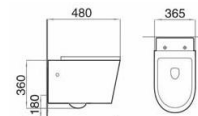

MWD[®]

Movewayda Ceramics

www.mwdceramics.com

Good product sells itself

Model: ZS1304
One-piece toilet
(Washdown)
Size: 642x380x850mm
S-trap: 250mm Roughing-in
P-trap: 180mm Roughing-in

Model: MS1304B
Floor mounted toilet
(Washdown)
Size: 515x365x420mm
P-trap: 180mm Roughing-in

Model: AS1304
Two-piece toilet
(Washdown)
Size: 642x380x850mm
S-trap: 250mm Roughing-in
P-trap: 180mm Roughing-in

Model: MS1304
Wall-hung toilet
(Washdown)
Size: 480x365x360mm
P-trap: 180mm Roughing-in

Model: FS1304
Floor mounted bidet
Size: 510x365x425mm

Model: MS2304
Wall-hung toilet
(Washdown)
Size: 480x365x360mm
P-trap: 180mm Roughing-in

Model: ZS1932
One-piece toilet
(Washdown)
 Size: 680x360x810mm
 S-trap: 250mm Roughing-in
 P-trap: 180mm Roughing-in

Model: MS1932
Wall-hung toilet
(Washdown)
 Size: 550x365x380mm
 P-trap: 180mm Roughing-in

Model: AS1932
Two-piece toilet
(Washdown)
 Size: 680x375x810mm
 S-trap: 250mm Roughing-in
 P-trap: 180mm Roughing-in