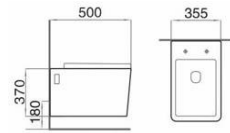

Model: ZS1604
One-piece toilet
(Washdown)
 Size: 690x350x805mm
 S-trap: 250/300mm Roughing-in
 P-trap: 180mm Roughing-in

Model: ZS1278
One-piece toilet
(Siphon)
 Size: 705x420x640mm
 S-trap: 300mm Roughing-in

Model: ZS1421
Child use toilet
 Size: 490x285x525mm
 S-trap: 200mm Roughing-in
 P-trap: 140mm Roughing-in

Model: ZS1970
One-piece toilet
(Washdown)
Size: 660x360x805mm
S-trap: 250mm Roughing-in
P-trap: 180mm Roughing-in

Model: MS1970
Wall-hung toilet
(Washdown)
Size: 500x355x370mm
P-trap: 180mm Roughing-in

Model: AS1970
Two-piece toilet
(Washdown)
Size: 640x370x805mm
S-trap: 250mm Roughing-in
P-trap: 180mm Roughing-in

Model: US1006
Urinal

Size: 495x290x250mm

Model: US1005
Urinal

Size: 500x350x290mm

Size: 420x290x260mm

Model: US1004
Urinal

Size: 345x315x605mm

Model: US1213
Urinal