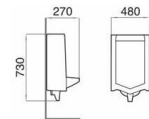

Size: 495x290x250mm

Size: 500x350x290mm

Size: 420x290x260mm

Size: 345x315x605mm

Size: 730x480x270mm