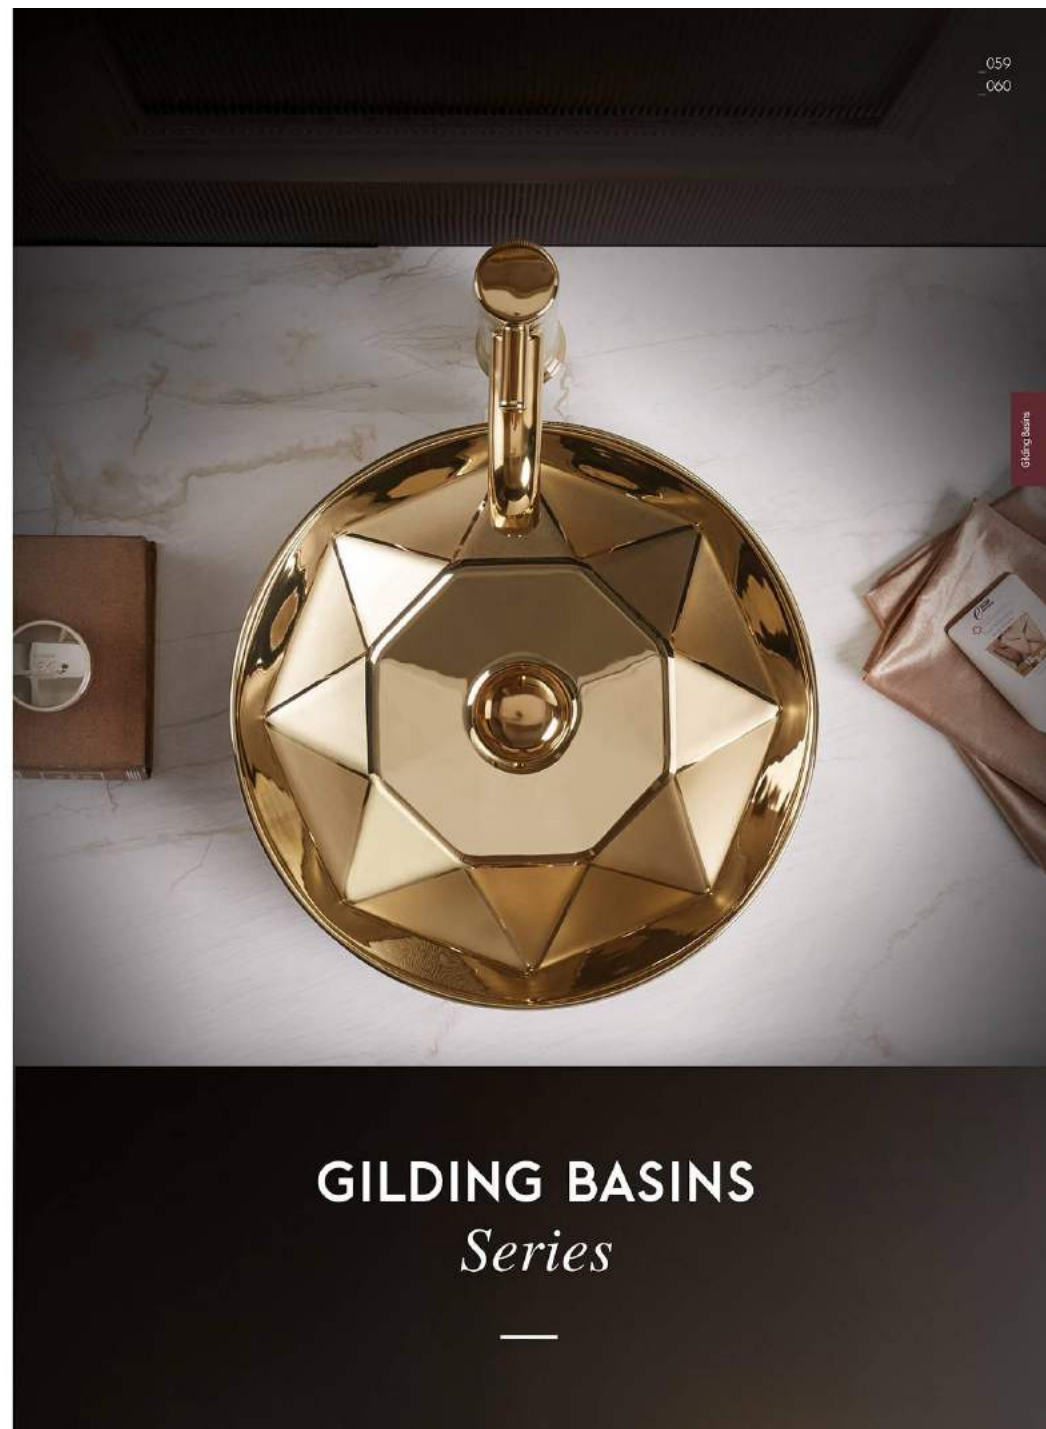

## Pyramid

Simple design of edge is lighter and more elegant.

**K2455-M**  
Size:510x410x150mm

**K2454-M**  
Size:440x440x140mm

**K2271-M**  
Size:330x330x130mm