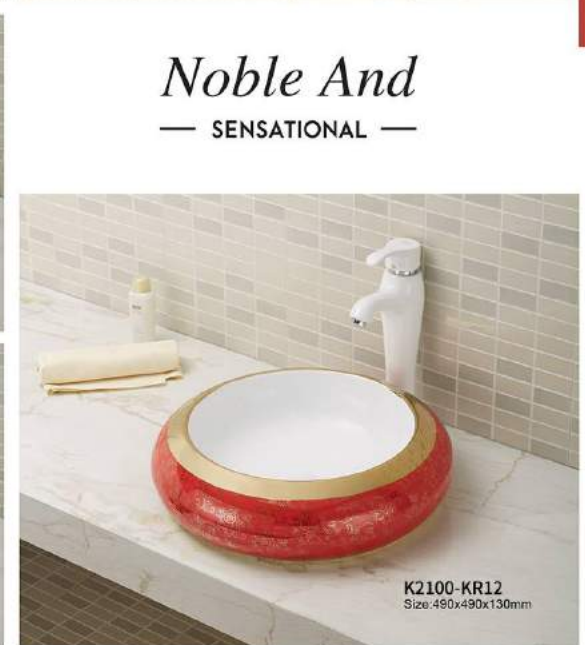

K2100-KG12
Size: 490x490x130mm