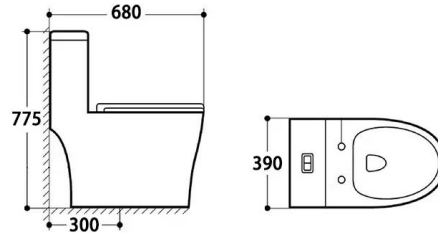

Model: ZA1922
One piece toilet
(Siphonic)
Size: 710x390x715mm
S-trap: 300/400mm

Model: ZA1975
One piece toilet
(Siphonic)
Size: 680x390x775mm
S-trap: 300/400mm

4D Tornado
6.0 Pipe

Model: ZA1970
One piece toilet
(Siphonic)
Size: 720x390x630mm
S-trap: 300/400mm

2D Tornado
6.0 Pipe

Model: ZA1949
One piece toilet
(Siphonic)
Size: 710x385x705mm
S-trap: 300/400mm

4D Tornado
6.0 Pipe

Siphonic one piece toilet

Flush: Fully glazed flush, bringing super quiet & powerful flushing - no clogs, no leaks
Flush: Siphonic flushing

Model: ZA1910
One piece toilet
(Siphonic)
Size: 680x380x780mm
S-trap: 300/400mm

2D Tornado
6.0 Pipe

Model: ZA1931
One piece toilet
(Siphonic)
Size: 725x400x650mm
S-trap: 300/400mm

Model: ZA1917
One piece toilet
(Siphonic)
Size: 670x360x745mm
S-trap: 300/400mm

Model: ZB1909
One piece toilet
(Tornado)
Size: 670x385x765mm
S-trap: 300/400mm

Model: ZB1911
One piece toilet
(Tornado)
Size: 710x435x630mm
S-trap: 300/400mm