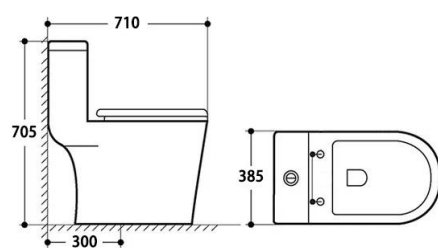

Model: ZA1922
One piece toilet
(Siphonic)
Size: 710x390x715mm
S-trap: 300/400mm

Model: ZA1975
One piece toilet
(Siphonic)
Size: 680x390x775mm
S-trap: 300/400mm

4D Tornado
6.0 Pipe

Model: ZA1970
One piece toilet
(Siphonic)
Size: 720x390x630mm
S-trap: 300/400mm

2D Tornado
6.0 Pipe

Model: ZA1949
One piece toilet
(Siphonic)
Size: 710x385x705mm
S-trap: 300/400mm

4D Tornado
6.0 Pipe

Siphonic one piece toilet

Flush: Fully glazed flush, bringing super quiet & powerful flushing - no clogs, no leaks
Flush: Siphonic flushing

Model: ZA1910
One piece toilet
(Siphonic)
Size: 680x380x780mm
S-trap: 300/400mm

2D Tornado
6.0 Pipe

Model: ZA1931
One piece toilet
(Siphonic)
Size: 725x400x650mm
S-trap: 300/400mm

Model: ZA1917
One piece toilet
(Siphonic)
Size: 670x360x745mm
S-trap: 300/400mm

Model: ZB1979
One piece toilet
(Siphonic)
Size: 690x370x610mm
S-trap: 300/400mm

Siphonic one piece toilet

Flush: Fully glazed flush, bringing super quiet & powerful flushing - no clogs, no leaks
Flush: Siphonic flushing