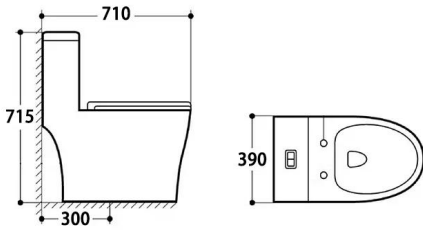

Model: ZA1922
One piece toilet
(Siphonic)
Size: 710x390x715mm
S-trap: 300/400mm

Model: ZA1975
One piece toilet
(Siphonic)
Size: 680x390x775mm
S-trap: 300/400mm

4D Tornado
6.0 Pipe

Model: ZA1970
One piece toilet
(Siphonic)
Size: 720x390x630mm
S-trap: 300/400mm

2D Tornado
6.0 Pipe

Model: ZA1949
One piece toilet
(Siphonic)
Size: 710x385x705mm
S-trap: 300/400mm

4D Tornado
6.0 Pipe

Siphonic one piece toilet

Flush: Fully glazed flush, bringing super quiet & powerful flushing - no clogs, no leaks
Flush: Siphonic flushing

Model: ZA1910
One piece toilet
(Siphonic)
Size: 680x380x780mm
S-trap: 300/400mm

2D Tornado
6.0 Pipe

Model: ZA1931
One piece toilet
(Siphonic)
Size: 725x400x650mm
S-trap: 300/400mm

Model: ZA1917
One piece toilet
(Siphonic)
Size: 670x360x745mm
S-trap: 300/400mm

Model: ZB1909
One piece toilet
(Tornado)
Size: 670x385x765mm
S-trap: 300/400mm

Model: ZB1911
One piece toilet
(Tornado)
Size: 710x435x630mm
S-trap: 300/400mm