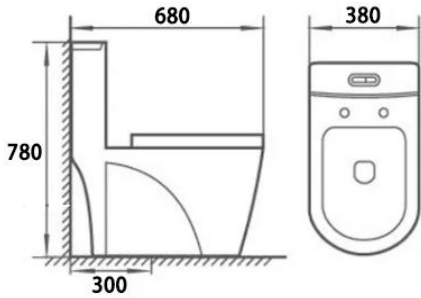

2D Tornado
6.0 Pipe

Model: ZA1949
One piece toilet
(Siphonic)
Size: 710x385x705mm
S-trap: 300/400mm

4D Tornado
6.0 Pipe

Siphonic one piece toilet

Flush: Fully glazed flush, bringing super quiet & powerful flushing - no clogs, no leaks
Flush: Siphonic flushing

Model: ZA1910
One piece toilet
(Siphonic)
Size: 680x380x780mm
S-trap: 300/400mm

2D Tornado
6.0 Pipe

Model: ZA1931
One piece toilet
(Siphonic)
Size: 725x400x650mm
S-trap: 300/400mm

Model: ZA1917
One piece toilet
(Siphonic)
Size: 670x360x745mm
S-trap: 300/400mm

Model: ZB1979
One piece toilet
(Siphonic)
Size: 690x370x610mm
S-trap: 300/400mm

Siphonic one piece toilet

Flush: Fully glazed flush, bringing super quiet & powerful flushing - no clogs, no leaks
Flush: Siphonic flushing

Model: ZB1909
One piece toilet
(Tornado)
Size: 670x385x765mm
S-trap: 300/400mm

Model: ZB1911
One piece toilet
(Tornado)
Size: 710x435x630mm
S-trap: 300/400mm