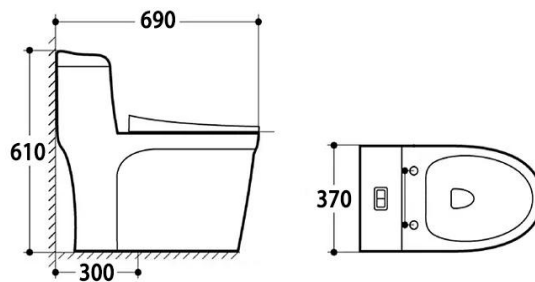

2D Tornado
6.0 Pipe

Model: ZA1949
One piece toilet
(Siphonic)
Size: 710x385x705mm
S-trap: 300/400mm

4D Tornado
6.0 Pipe

Siphonic one piece toilet

Flush: Fully glazed flush, bringing super quiet & powerful flushing - no clogs, no leaks
Flush: Siphonic flushing

Model: ZA1910
One piece toilet
(Siphonic)
Size: 680x380x780mm
S-trap: 300/400mm

2D Tornado
6.0 Pipe

Model: ZA1931
One piece toilet
(Siphonic)
Size: 725x400x650mm
S-trap: 300/400mm

Model: ZA1917
One piece toilet
(Siphonic)
Size: 670x360x745mm
S-trap: 300/400mm

Model: ZB1979
One piece toilet
(Siphonic)
Size: 690x370x610mm
S-trap: 300/400mm

Siphonic one piece toilet

Flush: Fully glazed flush, bringing super quiet & powerful flushing - no clogs, no leaks
Flush: Siphonic flushing

Model: ZB1909
One piece toilet
(Tornado)
Size: 670x385x765mm
S-trap: 300/400mm

Model: ZB1911
One piece toilet
(Tornado)
Size: 710x435x630mm
S-trap: 300/400mm