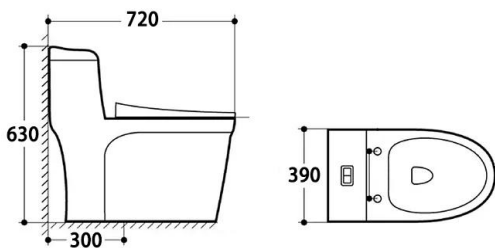

Model: ZA1922
One piece toilet
(Siphonic)
Size: 710x390x715mm
S-trap: 300/400mm

Model: ZA1975
One piece toilet
(Siphonic)
Size: 680x390x775mm
S-trap: 300/400mm

4D Tornado
6.0 Pipe

Model: ZA1970
One piece toilet
(Siphonic)
Size: 720x390x630mm
S-trap: 300/400mm

2D Tornado
6.0 Pipe

Model: ZA1949
One piece toilet
(Siphonic)
Size: 710x385x705mm
S-trap: 300/400mm

4D Tornado
6.0 Pipe

Siphonic one piece toilet

Flush: Fully glazed flush, bringing super quiet & powerful flushing - no clogs, no leaks
Flush: Siphonic flushing

Model: ZA1910
One piece toilet
(Siphonic)
Size: 680x380x780mm
S-trap: 300/400mm

2D Tornado
6.0 Pipe

Model: ZA1931
One piece toilet
(Siphonic)
Size: 725x400x650mm
S-trap: 300/400mm

Model: ZA1917
One piece toilet
(Siphonic)
Size: 670x360x745mm
S-trap: 300/400mm

Model: ZB1979
One piece toilet
(Siphonic)
Size: 690x370x610mm
S-trap: 300/400mm

Siphonic one piece toilet

Flush: Fully glazed flush, bringing super quiet & powerful flushing - no clogs, no leaks
Flush: Siphonic flushing