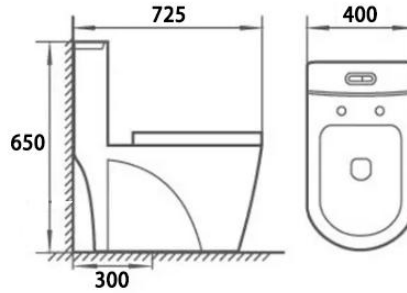

2D Tornado
6.0 Pipe

Model: ZA1949
One piece toilet
(Siphonic)
Size: 710x385x705mm
S-trap: 300/400mm

4D Tornado
6.0 Pipe

Siphonic one piece toilet

Flush: Fully glazed flush, bringing super quiet & powerful flushing - no clogs, no leaks
Flush: Siphonic flushing

Model: ZA1910
One piece toilet
(Siphonic)
Size: 680x380x780mm
S-trap: 300/400mm

2D Tornado
6.0 Pipe

Model: ZA1931
One piece toilet
(Siphonic)
Size: 725x400x650mm
S-trap: 300/400mm

Model: ZA1917
One piece toilet
(Siphonic)
Size: 670x360x745mm
S-trap: 300/400mm

Model: ZB1979
One piece toilet
(Siphonic)
Size: 690x370x610mm
S-trap: 300/400mm

Siphonic one piece toilet

Flush: Fully glazed flush, bringing super quiet & powerful flushing - no clogs, no leaks
Flush: Siphonic flushing

Model: ZB1909
One piece toilet
(Tornado)
Size: 670x385x765mm
S-trap: 300/400mm

Model: ZB1911
One piece toilet
(Tornado)
Size: 710x435x630mm
S-trap: 300/400mm