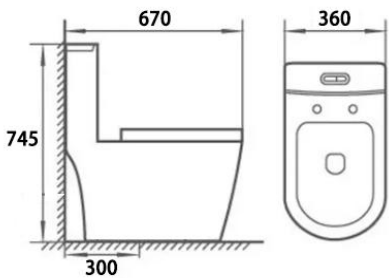

2D Tornado
6.0 Pipe

Model: ZA1949
One piece toilet
(Siphonic)
Size: 710x385x705mm
S-trap: 300/400mm

4D Tornado
6.0 Pipe

Siphonic one piece toilet

Flush: Fully glazed flush, bringing super quiet & powerful flushing - no clogs, no leaks
Flush: Siphonic flushing

Model: ZA1910
One piece toilet
(Siphonic)
Size: 680x380x780mm
S-trap: 300/400mm

2D Tornado
6.0 Pipe

Model: ZA1931
One piece toilet
(Siphonic)
Size: 725x400x650mm
S-trap: 300/400mm

Model: ZA1917
One piece toilet
(Siphonic)
Size: 670x360x745mm
S-trap: 300/400mm

Model: ZB1979
One piece toilet
(Siphonic)
Size: 690x370x610mm
S-trap: 300/400mm

Siphonic one piece toilet

Flush: Fully glazed flush, bringing super quiet & powerful flushing - no clogs, no leaks
Flush: Siphonic flushing

Model: ZB1909
One piece toilet
(Tornado)
Size: 670x385x765mm
S-trap: 300/400mm

Model: ZB1911
One piece toilet
(Tornado)
Size: 710x435x630mm
S-trap: 300/400mm