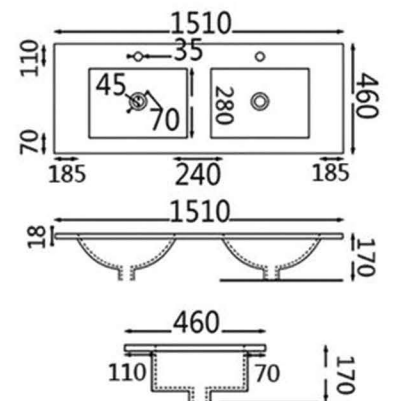

SX316

Size:510*370*190mm
Inner Size:455*320mm

SX314

Size:455*325*190mm
Inner Size:400*275mm

SX311

Size:525*340*175mm
Inner Size:460*280mm

Under counter basin

—Oval

SX301

Size:495*405*190mm
Inner Size:440*360mm

SX305

Size:415*335*190mm
Inner Size:370*295mm

SX307

Size:430*360*190mm
Inner Size:380*305mm

SX308

Size:470*380*190mm
Inner Size:410*335mm

SX415

Size:520*450*200mm
Inner Size:400*280mm

9060E
size:610x460x170mm

9075E
size:760x460x170mm

9080E
size:810x460x170mm

9090E
size:910x460x170mm

9100E
size:1010x460x170mm

9120E
size:1210x460x170mm

9120EE
size:1210x460x170mm

9150E
size:1510x460x170mm

9150EE
size:1510x460x170mm

Movewayda Ceramics Co., Ltd

Factory Address:Shutu Industrial Zone,
Fengtang Town,Chaoan Chaozhou Guangdong China

Phone:+86-18688001286