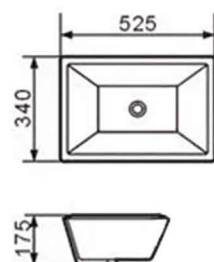

K2506 390*390*120mm

K2508 570*430*160mm

Under counter basin

—Rectangular

SX3322

Size:570*430*210mm
Inner Size:530*305mm

SX317

Size:530*370*200mm
Inner Size:460*315mm

SX316

Size:510*370*190mm
Inner Size:455*320mm

SX314

Size:455*325*190mm
Inner Size:400*275mm

SX311

Size:525*340*175mm
Inner Size:460*280mm

Under counter basin

—Oval

SX301

Size:495*405*190mm
Inner Size:440*360mm

SX305

Size:415*335*190mm
Inner Size:370*295mm

SX307

Size:430*360*190mm
Inner Size:380*305mm

SX308

Size:470*380*190mm
Inner Size:410*335mm

SX415

Size:520*450*200mm
Inner Size:400*280mm

9060E
size:610x460x170mm

9075E
size:760x460x170mm

9080E
size:810x460x170mm

9090E
size:910x460x170mm

9100E
size:1010x460x170mm

9120E
size:1210x460x170mm