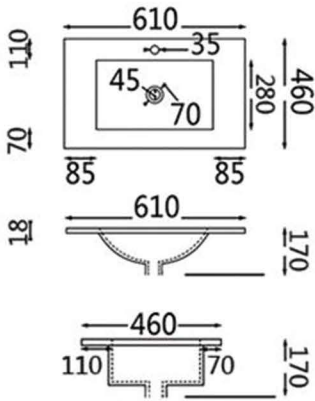

K2506 390*390*120mm

K2508 570*430*160mm

Under counter basin

—Rectangular

SX3322

Size:570*430*210mm
Inner Size:530*305mm

SX317

Size:530*370*200mm
Inner Size:460*315mm

SX316

Size:510*370*190mm
Inner Size:455*320mm

SX314

Size:455*325*190mm
Inner Size:400*275mm

SX311

Size:525*340*175mm
Inner Size:460*280mm

Under counter basin

—Oval

SX301

Size:495*405*190mm
Inner Size:440*360mm

SX305

Size:415*335*190mm
Inner Size:370*295mm

SX307

Size:430*360*190mm
Inner Size:380*305mm

SX308

Size:470*380*190mm
Inner Size:410*335mm

SX415

Size:520*450*200mm
Inner Size:400*280mm

9060E
size:610x460x170mm

9075E
size:760x460x170mm

9080E
size:810x460x170mm

9090E
size:910x460x170mm

9100E
size:1010x460x170mm

9120E
size:1210x460x170mm