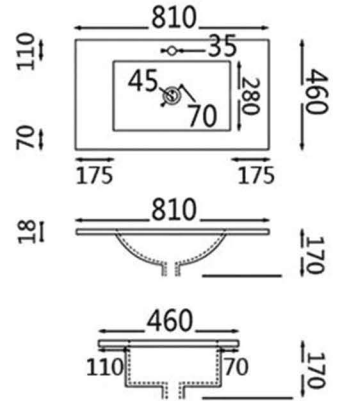

SX316

Size:510*370*190mm
Inner Size:455*320mm

SX314

Size:455*325*190mm
Inner Size:400*275mm

SX311

Size:525*340*175mm
Inner Size:460*280mm

Under counter basin

—Oval

SX301

Size:495*405*190mm
Inner Size:440*360mm

SX305

Size:415*335*190mm
Inner Size:370*295mm

SX307

Size:430*360*190mm
Inner Size:380*305mm

SX308

Size:470*380*190mm
Inner Size:410*335mm

SX415

Size:520*450*200mm
Inner Size:400*280mm

9060E
size:610x460x170mm

9075E
size:760x460x170mm

9080E
size:810x460x170mm

9090E
size:910x460x170mm

9100E
size:1010x460x170mm

9120E
size:1210x460x170mm

9120EE
size:1210x460x170mm

9150E
size:1510x460x170mm

9150EE
size:1510x460x170mm

Movewayda Ceramics Co., Ltd

Factory Address:Shutu Industrial Zone,
Fengtang Town,Chaoan Chaozhou Guangdong China

Phone:+86-18688001286