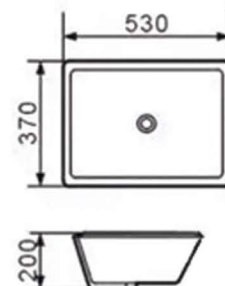

K2506 390*390*120mm

K2508 570*430*160mm

Under counter basin

—Rectangular

SX3322

Size:570*430*210mm
Inner Size:530*305mm

SX317

Size:530*370*200mm
Inner Size:460*315mm

SX316

Size:510*370*190mm
Inner Size:455*320mm

SX314

Size:455*325*190mm
Inner Size:400*275mm

SX311

Size:525*340*175mm
Inner Size:460*280mm

Under counter basin

—Oval

SX301

Size:495*405*190mm
Inner Size:440*360mm

SX305

Size:415*335*190mm
Inner Size:370*295mm

SX307

Size:430*360*190mm
Inner Size:380*305mm

SX308

Size:470*380*190mm
Inner Size:410*335mm

SX415

Size:520*450*200mm
Inner Size:400*280mm

9060E
size:610x460x170mm

9075E
size:760x460x170mm

9080E
size:810x460x170mm

9090E
size:910x460x170mm

9100E
size:1010x460x170mm

9120E
size:1210x460x170mm