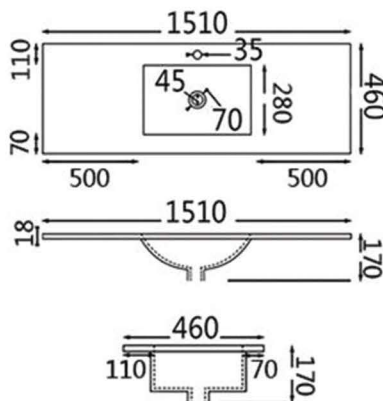

SX316

Size:510*370*190mm
Inner Size:455*320mm

SX314

Size:455*325*190mm
Inner Size:400*275mm

SX311

Size:525*340*175mm
Inner Size:460*280mm

Under counter basin

—Oval

SX301

Size:495*405*190mm
Inner Size:440*360mm

SX305

Size:415*335*190mm
Inner Size:370*295mm

SX307

Size:430*360*190mm
Inner Size:380*305mm

SX308

Size:470*380*190mm
Inner Size:410*335mm

SX415

Size:520*450*200mm
Inner Size:400*280mm

9060E
size:610x460x170mm

9075E
size:760x460x170mm

9080E
size:810x460x170mm

9090E
size:910x460x170mm

9100E
size:1010x460x170mm

9120E
size:1210x460x170mm

9120EE
size:1210x460x170mm

9150E
size:1510x460x170mm

9150EE
size:1510x460x170mm

Movewayda Ceramics Co., Ltd

Factory Address:Shutu Industrial Zone,
Fengtang Town,Chaoan Chaozhou Guangdong China

Phone:+86-18688001286