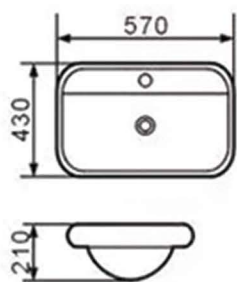

K2495 500*450*170mm

K2498 450*450*145mm

K2499 600*430*170mm

K2500A 610*385*135mm

K2500B 505*390*135mm

K2500C 405*405*135mm

K2504 520*380*135mm

K2505 505*415*150mm

K2506 390*390*120mm

K2508 570*430*160mm

Under counter basin

—Rectangular

SX3322

Size:570*430*210mm
Inner Size:530*305mm

SX317

Size:530*370*200mm
Inner Size:460*315mm

SX316

Size:510*370*190mm
Inner Size:455*320mm

SX314

Size:455*325*190mm
Inner Size:400*275mm

SX311

Size:525*340*175mm
Inner Size:460*280mm

Under counter basin

—Oval

SX301

Size:495*405*190mm
Inner Size:440*360mm

SX305

Size:415*335*190mm
Inner Size:370*295mm

SX307

Size:430*360*190mm
Inner Size:380*305mm

SX308

Size:470*380*190mm
Inner Size:410*335mm