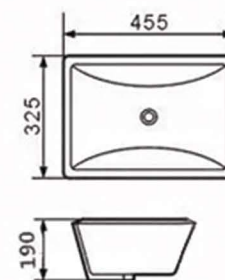

K2506 390*390*120mm

K2508 570*430*160mm

Under counter basin

—Rectangular

SX3322

Size:570*430*210mm
Inner Size:530*305mm

SX317

Size:530*370*200mm
Inner Size:460*315mm

SX316

Size:510*370*190mm
Inner Size:455*320mm

SX314

Size:455*325*190mm
Inner Size:400*275mm

SX311

Size:525*340*175mm
Inner Size:460*280mm

Under counter basin

—Oval

SX301

Size:495*405*190mm
Inner Size:440*360mm

SX305

Size:415*335*190mm
Inner Size:370*295mm

SX307

Size:430*360*190mm
Inner Size:380*305mm

SX308

Size:470*380*190mm
Inner Size:410*335mm

SX415

Size:520*450*200mm
Inner Size:400*280mm

9060E
size:610x460x170mm

9075E
size:760x460x170mm

9080E
size:810x460x170mm

9090E
size:910x460x170mm

9100E
size:1010x460x170mm

9120E
size:1210x460x170mm