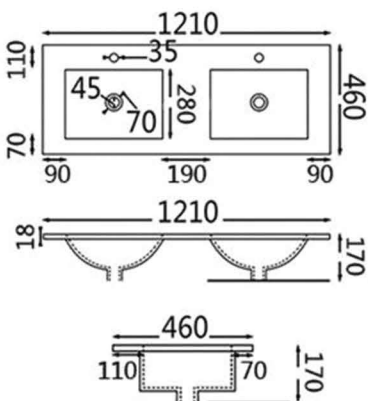

SX316

Size:510*370*190mm
Inner Size:455*320mm

SX314

Size:455*325*190mm
Inner Size:400*275mm

SX311

Size:525*340*175mm
Inner Size:460*280mm

Under counter basin

—Oval

SX301

Size:495*405*190mm
Inner Size:440*360mm

SX305

Size:415*335*190mm
Inner Size:370*295mm

SX307

Size:430*360*190mm
Inner Size:380*305mm

SX308

Size:470*380*190mm
Inner Size:410*335mm

SX415

Size:520*450*200mm
Inner Size:400*280mm

9060E
size:610x460x170mm

9075E
size:760x460x170mm

9080E
size:810x460x170mm

9090E
size:910x460x170mm

9100E
size:1010x460x170mm

9120E
size:1210x460x170mm

9120EE
size:1210x460x170mm

9150E
size:1510x460x170mm

9150EE
size:1510x460x170mm

Movewayda Ceramics Co., Ltd

Factory Address:Shutu Industrial Zone,
Fengtang Town,Chaoan Chaozhou Guangdong China

Phone:+86-18688001286