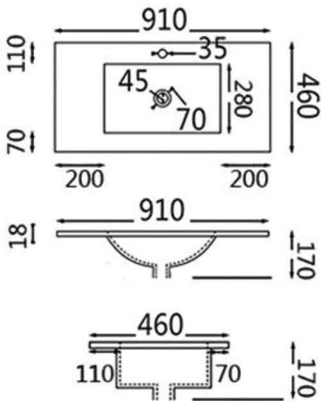

SX316

Size:510*370*190mm
Inner Size:455*320mm

SX314

Size:455*325*190mm
Inner Size:400*275mm

SX311

Size:525*340*175mm
Inner Size:460*280mm

Under counter basin

—Oval

SX301

Size:495*405*190mm
Inner Size:440*360mm

SX305

Size:415*335*190mm
Inner Size:370*295mm

SX307

Size:430*360*190mm
Inner Size:380*305mm

SX308

Size:470*380*190mm
Inner Size:410*335mm

SX415

Size:520*450*200mm
Inner Size:400*280mm

9060E
size:610x460x170mm

9075E
size:760x460x170mm

9080E
size:810x460x170mm

9090E
size:910x460x170mm

9100E
size:1010x460x170mm

9120E
size:1210x460x170mm

9120EE
size:1210x460x170mm

9150E
size:1510x460x170mm

9150EE
size:1510x460x170mm

Movewayda Ceramics Co., Ltd

Factory Address:Shutu Industrial Zone,
Fengtang Town,Chaoan Chaozhou Guangdong China

Phone:+86-18688001286