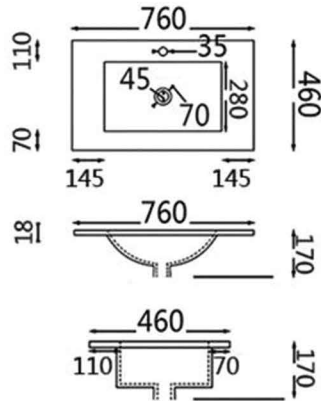

SX316

Size:510*370*190mm
Inner Size:455*320mm

SX314

Size:455*325*190mm
Inner Size:400*275mm

SX311

Size:525*340*175mm
Inner Size:460*280mm

Under counter basin

—Oval

SX301

Size:495*405*190mm
Inner Size:440*360mm

SX305

Size:415*335*190mm
Inner Size:370*295mm

SX307

Size:430*360*190mm
Inner Size:380*305mm

SX308

Size:470*380*190mm
Inner Size:410*335mm

SX415

Size:520*450*200mm
Inner Size:400*280mm

9060E
size:610x460x170mm

9075E
size:760x460x170mm

9080E
size:810x460x170mm

9090E
size:910x460x170mm

9100E
size:1010x460x170mm

9120E
size:1210x460x170mm

9120EE
size:1210x460x170mm

9150E
size:1510x460x170mm

9150EE
size:1510x460x170mm

Movewayda Ceramics Co., Ltd

Factory Address:Shutu Industrial Zone,
Fengtang Town,Chaoan Chaozhou Guangdong China

Phone:+86-18688001286