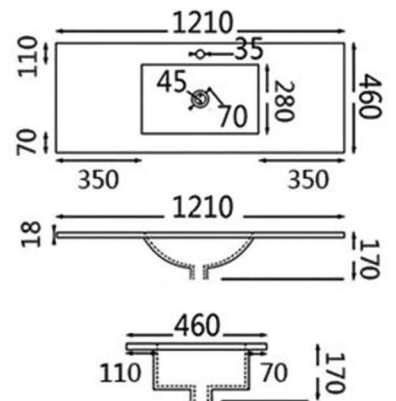

SX316

Size:510*370*190mm
Inner Size:455*320mm

SX314

Size:455*325*190mm
Inner Size:400*275mm

SX311

Size:525*340*175mm
Inner Size:460*280mm

Under counter basin

—Oval

SX301

Size:495*405*190mm
Inner Size:440*360mm

SX305

Size:415*335*190mm
Inner Size:370*295mm

SX307

Size:430*360*190mm
Inner Size:380*305mm

SX308

Size:470*380*190mm
Inner Size:410*335mm

SX415

Size:520*450*200mm
Inner Size:400*280mm

9060E
size:610x460x170mm

9075E
size:760x460x170mm

9080E
size:810x460x170mm

9090E
size:910x460x170mm

9100E
size:1010x460x170mm

9120E
size:1210x460x170mm

9120EE
size:1210x460x170mm

9150E
size:1510x460x170mm

9150EE
size:1510x460x170mm

Movewayda Ceramics Co., Ltd

Factory Address:Shutu Industrial Zone,
Fengtang Town,Chaoan Chaozhou Guangdong China

Phone:+86-18688001286