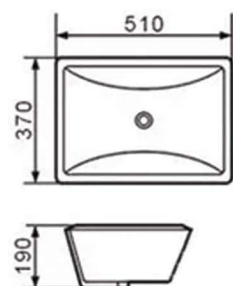

K2506 390*390*120mm

K2508 570*430*160mm

Under counter basin

—Rectangular

SX3322

Size:570*430*210mm
Inner Size:530*305mm

SX317

Size:530*370*200mm
Inner Size:460*315mm

SX316

Size:510*370*190mm
Inner Size:455*320mm

SX314

Size:455*325*190mm
Inner Size:400*275mm

SX311

Size:525*340*175mm
Inner Size:460*280mm

Under counter basin

—Oval

SX301

Size:495*405*190mm
Inner Size:440*360mm

SX305

Size:415*335*190mm
Inner Size:370*295mm

SX307

Size:430*360*190mm
Inner Size:380*305mm

SX308

Size:470*380*190mm
Inner Size:410*335mm

SX415

Size:520*450*200mm
Inner Size:400*280mm

9060E
size:610x460x170mm

9075E
size:760x460x170mm

9080E
size:810x460x170mm

9090E
size:910x460x170mm

9100E
size:1010x460x170mm

9120E
size:1210x460x170mm