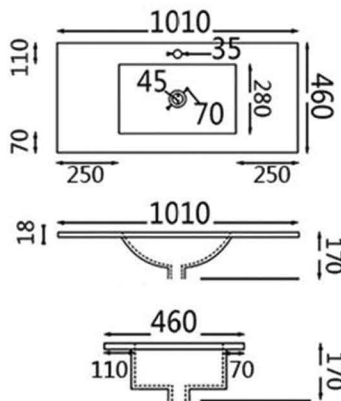

SX316

Size:510*370*190mm
Inner Size:455*320mm

SX314

Size:455*325*190mm
Inner Size:400*275mm

SX311

Size:525*340*175mm
Inner Size:460*280mm

Under counter basin

—Oval

SX301

Size:495*405*190mm
Inner Size:440*360mm

SX305

Size:415*335*190mm
Inner Size:370*295mm

SX307

Size:430*360*190mm
Inner Size:380*305mm

SX308

Size:470*380*190mm
Inner Size:410*335mm

SX415

Size:520*450*200mm
Inner Size:400*280mm

9060E
size:610x460x170mm

9075E
size:760x460x170mm

9080E
size:810x460x170mm

9090E
size:910x460x170mm

9100E
size:1010x460x170mm

9120E
size:1210x460x170mm

9120EE
size:1210x460x170mm

9150E
size:1510x460x170mm

9150EE
size:1510x460x170mm

Movewayda Ceramics Co., Ltd

Factory Address:Shutu Industrial Zone,
Fengtang Town,Chaoan Chaozhou Guangdong China

Phone:+86-18688001286