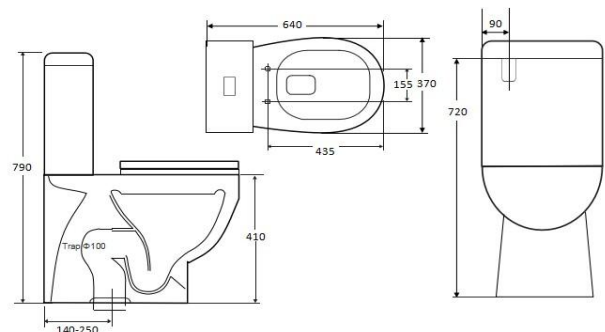

# Rimless two-piece toilet suite

**Model: A3314C**  
**Two-piece toilet**  
**(Rimless)**  
 Size: 610X360X820mm  
 P-trap: 180mm Roughing-in

**Model: A3988C**  
**Two-piece toilet**  
**(Rimless)**  
 Size: 690X360X830mm  
 P-trap: 180mm Roughing-in

**Model: A3970D**  
**Two-piece toilet**  
**(Rimless)**  
 Size: 610X345X815mm  
 P-trap: 180mm Roughing-in

**Model: A3981D**  
**Two-piece toilet**  
**(Rimless)**  
 Size: 635X355X820mm  
 P-trap: 180mm Roughing-in

# Rimless two-piece toilet suite

**Model: A3970E**  
 Two piece toilet  
 (Rimless)  
 Size: 640X38X870mm  
 P-trap: 180mm Roughing-in  
**Top of seat: 460-465mm**

**Model: A3209**  
 Two piece toilet  
 (Rimless)  
 Size: 650X380X800mm  
 P-trap: 180mm Roughing-in

**Model: A3314F**  
 Two-piece toilet  
 (Rimless)  
 Size: 610X370X805mm  
 P-trap: 180mm Roughing-in

**Model: A3969**  
 Two piece toilet  
 (Rimless)  
 Size: 640X370X790mm  
 P-trap: 180mm Roughing-in