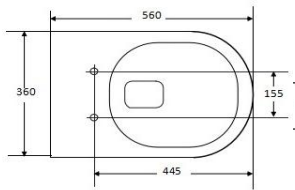

Model: M2370B
Floor mounted toilet
(Rimless)
Pan size: 560X360X400mm
P-trap: 180mm Roughing-in