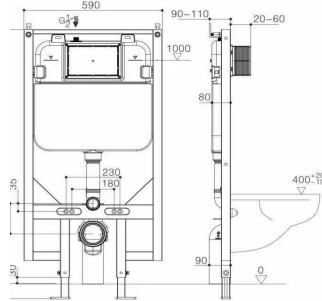

Concealed cistern for floor pan
Size: 1140X590mm

Model: G-3003- II
With mechanical flush panel

Model: G-3003- II
With pneumatic flush panel