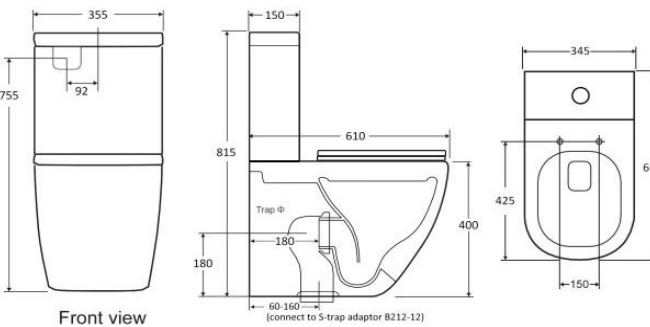

**Model: M3992B**  
Wellness care toilet  
(Tornado)  
Pan size: 550X360X430mm  
P-trap: 180mm Roughing-in  
**Top of seat: 445-455mm**

60-160mm with S-trap adaptor 12#  
(optional adaptor 15# for 100-190mm)

# Rimless two-piece toilet suite

**Model: A3314C**  
**Two-piece toilet**  
**(Rimless)**  
 Size: 610X360X820mm  
 P-trap: 180mm Roughing-in

**Model: A3988C**  
**Two-piece toilet**  
**(Rimless)**  
 Size: 690X360X830mm  
 P-trap: 180mm Roughing-in

**Model: A3970D**  
**Two-piece toilet**  
**(Rimless)**  
 Size: 610X345X815mm  
 P-trap: 180mm Roughing-in

**Model: A3981D**  
**Two-piece toilet**  
**(Rimless)**  
 Size: 635X355X820mm  
 P-trap: 180mm Roughing-in

# Rimless two-piece toilet suite

**Model: A3970E**  
 Two piece toilet  
 (Rimless)  
 Size: 640X38X870mm  
 P-trap: 180mm Roughing-in  
**Top of seat: 460-465mm**

**Model: A3209**  
 Two piece toilet  
 (Rimless)  
 Size: 650X380X800mm  
 P-trap: 180mm Roughing-in