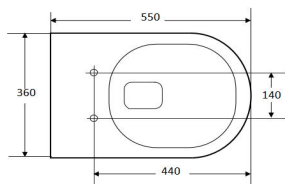

Model: M3381B
Floor mounted toilet
(Rimless)
Pan size: 565X345X405mm
P-trap: 180mm Roughing-in