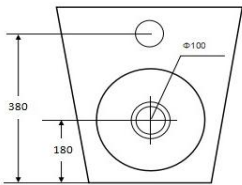

Model: M2370B
Floor mounted toilet
(Rimless)
Pan size: 560X360X400mm
P-trap: 180mm Roughing-in