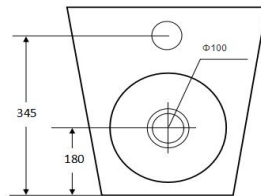

100-140 (connect to S-trap adaptor B212-15)

Model: M3992B
Floor mounted toilet
(Tornado)
Pan size: 550X360X430mm
P-trap: 180mm Roughing-in
Top of seat: 445-455mm