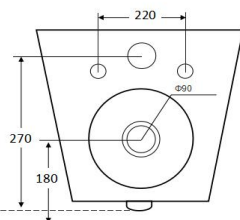

**Model: M2370B**  
**Floor mounted toilet**  
**(Rimless)**  
 Pan size: 560X360X400mm  
 P-trap: 180mm Roughing-in

100-140 (connect to S-trap adaptor B212-15)

**Model: M3992B**  
**Floor mounted toilet**  
**(Tornado)**  
 Pan size: 550X360X430mm  
 P-trap: 180mm Roughing-in  
**Top of seat: 445-455mm**

100-130 (connect to S-trap adaptor B212-15)

**Model: M3381B**  
**Floor mounted toilet**  
**(Rimless)**  
 Pan size: 565X345X405mm  
 P-trap: 180mm Roughing-in

100-150 (connect to S-trap adaptor B212-15)

# Wall hung toilet

**Model: M2314B**  
Wall hung toilet  
(Rimless)  
Pan size: 515X360X385mm  
P-trap: 180mm Roughing-in

**Model: M3370B**  
Wall hung toilet  
(Rimless)  
Pan size: 515X360X380mm  
P-trap: 180mm Roughing-in

**Model: M2381B**  
Wall hung toilet  
(Rimless)  
Pan size: 515X360X350mm  
P-trap: 180mm Roughing-in