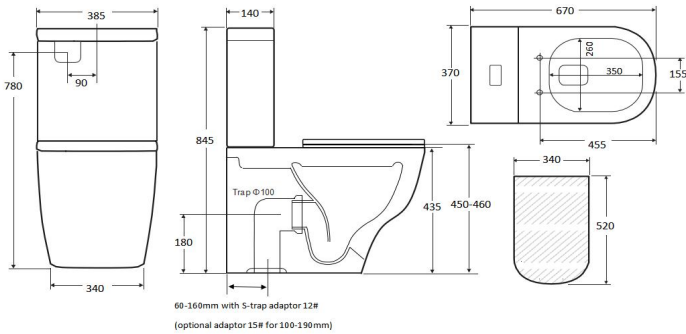

# Rimless two-piece toilet suite

**Model: A3970E**  
 Two piece toilet  
 (Rimless)  
 Size: 640X38X870mm  
 P-trap: 180mm Roughing-in  
**Top of seat: 460-465mm**

**Model: A3209**  
 Two piece toilet  
 (Rimless)  
 Size: 650X380X800mm  
 P-trap: 180mm Roughing-in

**Model: A3314F**  
 Two-piece toilet  
 (Rimless)  
 Size: 610X370X805mm  
 P-trap: 180mm Roughing-in

**Model: A3969**  
 Two piece toilet  
 (Rimless)  
 Size: 640X370X790mm  
 P-trap: 180mm Roughing-in

# Tornado two-piece toilet suite

**Model: A3992**  
**Two-piece toilet**  
**(Tornado)**  
 Size: 670X370X845mm  
 P-trap: 180mm Roughing-in  
**Top of seat: 450-460mm**

**Model: A3970B**  
**Two-piece toilet**  
**(Tornado)**  
 Size: 690X375X835  
 P-trap: 180mm Roughing-in

**Model: A3992F**  
**Wellness care toilet**  
**(Rimless tornado)**  
 Size: 660X365X865mm  
 P-trap: 180mm Roughing-in  
**Top of seat: 450-460mm**

**Model: A3970F**  
**Wellness care toilet**  
**(Rimless tornado)**  
 Size: 660X365X865mm  
 P-trap: 180mm Roughing-in  
**Top of seat: 450-460mm**