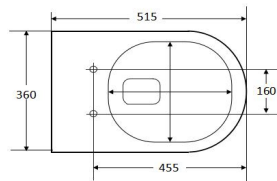

**Model: M2370B**  
**Floor mounted toilet**  
**(Rimless)**  
 Pan size: 560X360X400mm  
 P-trap: 180mm Roughing-in

100-140 (connect to S-trap adaptor B212-15)

**Model: M3992B**  
**Floor mounted toilet**  
**(Tornado)**  
 Pan size: 550X360X430mm  
 P-trap: 180mm Roughing-in  
**Top of seat: 445-455mm**

100-130 (connect to S-trap adaptor B212-15)

**Model: M3381B**  
**Floor mounted toilet**  
**(Rimless)**  
 Pan size: 565X345X405mm  
 P-trap: 180mm Roughing-in

100-150 (connect to S-trap adaptor B212-15)

# Wall hung toilet

**Model: M2314B**  
Wall hung toilet  
(Rimless)  
Pan size: 515X360X385mm  
P-trap: 180mm Roughing-in

**Model: M3370B**  
Wall hung toilet  
(Rimless)  
Pan size: 515X360X380mm  
P-trap: 180mm Roughing-in

**Model: M2381B**  
Wall hung toilet  
(Rimless)  
Pan size: 515X360X350mm  
P-trap: 180mm Roughing-in