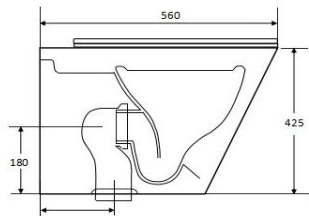

Model: M2370B
Floor mounted toilet
(Rimless)
Pan size: 560X360X400mm
P-trap: 180mm Roughing-in