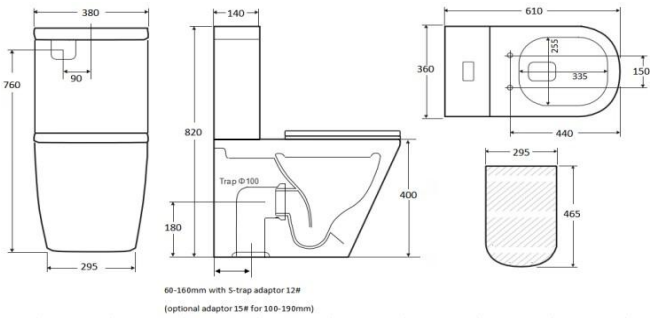

60-180mm with S-trap adaptor 12#  
(optional adaptor 15# for 100-210mm)

**Model: A3988E**  
Wellness care toilet  
(Rimless)  
Size: 645×380×850mm  
P-trap: 180mm Roughing-in  
**Top of seat: 470-480mm**

**Model: M3992B**  
Wellness care toilet  
(Tornado)  
Pan size: 550X360X430mm  
P-trap: 180mm Roughing-in  
**Top of seat: 445-455mm**

60-160mm with S-trap adaptor 12#  
(optional adaptor 15# for 100-190mm)

# Rimless two-piece toilet suite

**Model: A3314C**  
**Two-piece toilet**  
**(Rimless)**  
 Size: 610X360X820mm  
 P-trap: 180mm Roughing-in

**Model: A3988C**  
**Two-piece toilet**  
**(Rimless)**  
 Size: 690X360X830mm  
 P-trap: 180mm Roughing-in

**Model: A3970D**  
**Two-piece toilet**  
**(Rimless)**  
 Size: 610X345X815mm  
 P-trap: 180mm Roughing-in

**Model: A3981D**  
**Two-piece toilet**  
**(Rimless)**  
 Size: 635X355X820mm  
 P-trap: 180mm Roughing-in