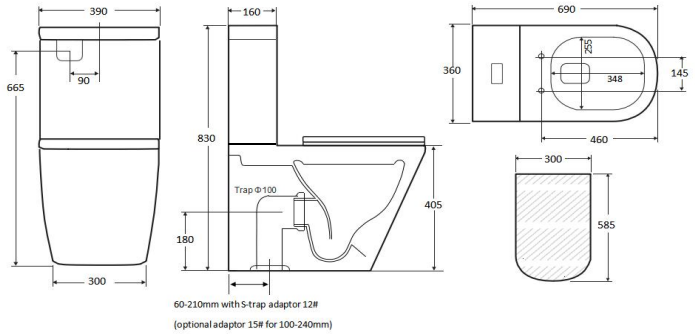

60-180mm with S-trap adaptor 12#  
(optional adaptor 15# for 100-210mm)

**Model: A3988E**  
Wellness care toilet  
(Rimless)  
Size: 645×380×850mm  
P-trap: 180mm Roughing-in  
**Top of seat: 470-480mm**

**Model: M3992B**  
Wellness care toilet  
(Tornado)  
Pan size: 550X360X430mm  
P-trap: 180mm Roughing-in  
**Top of seat: 445-455mm**

60-160mm with S-trap adaptor 12#  
(optional adaptor 15# for 100-190mm)

# Rimless two-piece toilet suite

**Model: A3314C**  
**Two-piece toilet**  
**(Rimless)**  
 Size: 610X360X820mm  
 P-trap: 180mm Roughing-in

**Model: A3988C**  
**Two-piece toilet**  
**(Rimless)**  
 Size: 690X360X830mm  
 P-trap: 180mm Roughing-in

**Model: A3970D**  
**Two-piece toilet**  
**(Rimless)**  
 Size: 610X345X815mm  
 P-trap: 180mm Roughing-in

**Model: A3981D**  
**Two-piece toilet**  
**(Rimless)**  
 Size: 635X355X820mm  
 P-trap: 180mm Roughing-in