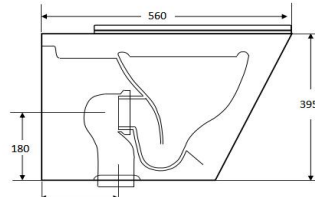

Floor mounted toilet

Model: M3314B
Floor mounted toilet
(Rimless)
Pan size: 560X360X425mm
P-trap: 180mm Roughing-in

Model: M2370B
Floor mounted toilet
(Rimless)
Pan size: 560X360X400mm
P-trap: 180mm Roughing-in

100-140 (connect to S-trap adaptor B212-15)

Model: M3992B
Floor mounted toilet
(Tornado)
Pan size: 550X360X430mm
P-trap: 180mm Roughing-in
Top of seat: 445-455mm

100-130 (connect to S-trap adaptor B212-15)

Model: M3381B
Floor mounted toilet
(Rimless)
Pan size: 565X345X405mm
P-trap: 180mm Roughing-in

100-150 (connect to S-trap adaptor B212-15)