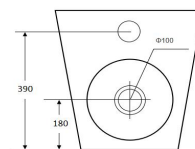

Wellness care toilet

Wellness care toilet suite have a convenient height, which ensures the seat is comfortable enough to reach without straining.

Model: A3314
Wellness care toilet
(Rimless)
Size: 640X360X845mm
P-trap: 180mm Roughing-in
Top of seat: 450-460mm

Model: A3970C
Wellness care toilet
(Rimless)
Size: 640X360X885mm
P-trap: 180mm Roughing-in
Top of seat: 445-455mm

Model: A3988E
Wellness care toilet
(Rimless)
Size: 645×380×850mm
P-trap: 180mm Roughing-in
Top of seat: 470-480mm

Model: M3992B
Wellness care toilet
(Tornado)
Pan size: 550X360X430mm
P-trap: 180mm Roughing-in
Top of seat: 445-455mm

100-130 (connect to S-trap adaptor B212-15)