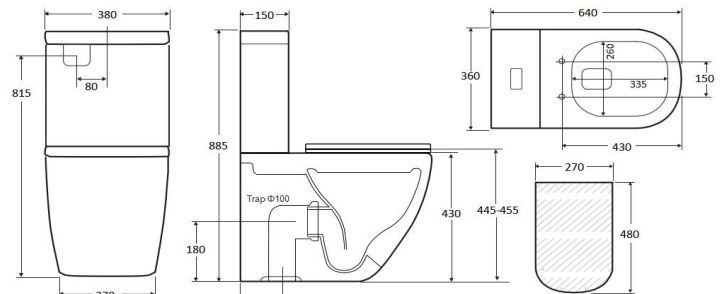

Model: A3988E
Wellness care toilet
(Rimless)
Size: 645×380×850mm
P-trap: 180mm Roughing-in
Top of seat: 470-480mm