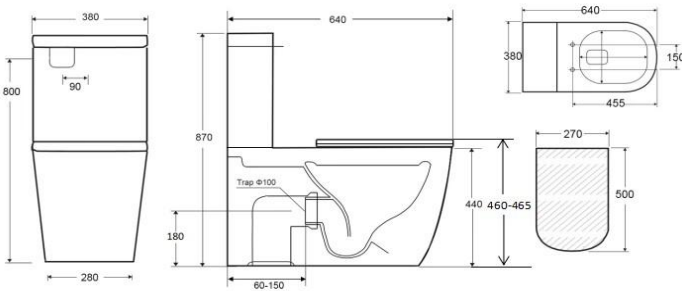

# Rimless two-piece toilet suite

**Model: A3314C**  
**Two-piece toilet**  
**(Rimless)**  
 Size: 610X360X820mm  
 P-trap: 180mm Roughing-in

**Model: A3988C**  
**Two-piece toilet**  
**(Rimless)**  
 Size: 690X360X830mm  
 P-trap: 180mm Roughing-in

**Model: A3970D**  
**Two-piece toilet**  
**(Rimless)**  
 Size: 610X345X815mm  
 P-trap: 180mm Roughing-in

**Model: A3981D**  
**Two-piece toilet**  
**(Rimless)**  
 Size: 635X355X820mm  
 P-trap: 180mm Roughing-in

# Rimless two-piece toilet suite

**Model: A3970E**  
 Two piece toilet  
 (Rimless)  
 Size: 640X38X870mm  
 P-trap: 180mm Roughing-in  
**Top of seat: 460-465mm**

**Model: A3209**  
 Two piece toilet  
 (Rimless)  
 Size: 650X380X800mm  
 P-trap: 180mm Roughing-in

**Model: A3314F**  
 Two-piece toilet  
 (Rimless)  
 Size: 610X370X805mm  
 P-trap: 180mm Roughing-in

**Model: A3969**  
 Two piece toilet  
 (Rimless)  
 Size: 640X370X790mm  
 P-trap: 180mm Roughing-in