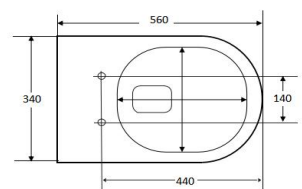

100-150 (connect to S-trap adaptor B212-15)