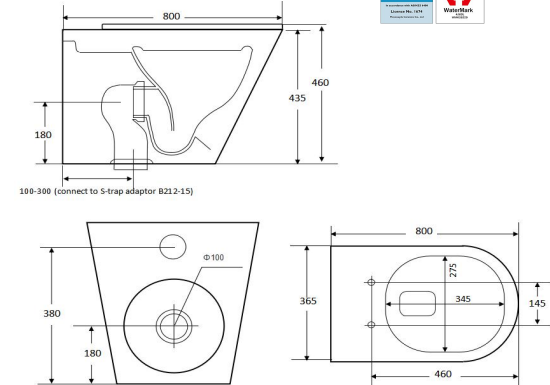

AS 1428.1

Model: M3904B
Accessible toilet
(Rimless)
Size: 800X365X435mm
P-trap: 180mm Roughing-in

Length of pan
800 mm
460 mm
Top of seat