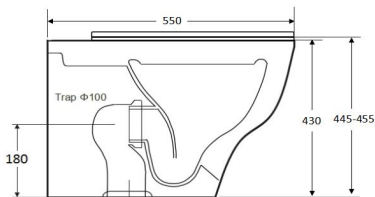

100-130 (connect to S-trap adaptor B212-15)