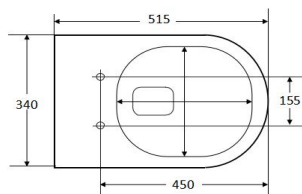

# Wall hung toilet

**Model: M2314B**  
Wall hung toilet  
(Rimless)  
Pan size: 515X360X385mm  
P-trap: 180mm Roughing-in

**Model: M3370B**  
Wall hung toilet  
(Rimless)  
Pan size: 515X360X380mm  
P-trap: 180mm Roughing-in

**Model: M2381B**  
Wall hung toilet  
(Rimless)  
Pan size: 515X360X350mm  
P-trap: 180mm Roughing-in