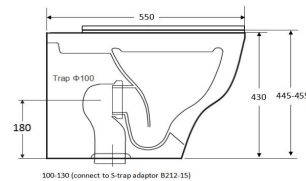

100-130 (connect to S-trap adaptor B212-15)