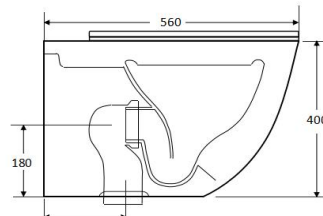

Floor mounted toilet

Model: M3314B
Floor mounted toilet
(Rimless)
Pan size: 560X360X425mm
P-trap: 180mm Roughing-in

Model: M2370B
Floor mounted toilet
(Rimless)
Pan size: 560X360X400mm
P-trap: 180mm Roughing-in

100-140 (connect to S-trap adaptor B212-15)

Model: M3992B
Floor mounted toilet
(Tornado)
Pan size: 550X360X430mm
P-trap: 180mm Roughing-in
Top of seat: 445-455mm

100-130 (connect to S-trap adaptor B212-15)

Model: M3381B
Floor mounted toilet
(Rimless)
Pan size: 565X345X405mm
P-trap: 180mm Roughing-in

100-150 (connect to S-trap adaptor B212-15)