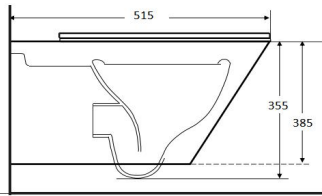

**Model: M2370B**  
**Floor mounted toilet**  
**(Rimless)**  
 Pan size: 560X360X400mm  
 P-trap: 180mm Roughing-in

100-140 (connect to S-trap adaptor B212-15)

**Model: M3992B**  
**Floor mounted toilet**  
**(Tornado)**  
 Pan size: 550X360X430mm  
 P-trap: 180mm Roughing-in  
**Top of seat: 445-455mm**

100-130 (connect to S-trap adaptor B212-15)

**Model: M3381B**  
**Floor mounted toilet**  
**(Rimless)**  
 Pan size: 565X345X405mm  
 P-trap: 180mm Roughing-in

100-150 (connect to S-trap adaptor B212-15)

# Wall hung toilet

**Model: M2314B**  
Wall hung toilet  
(Rimless)  
Pan size: 515X360X385mm  
P-trap: 180mm Roughing-in

**Model: M3370B**  
Wall hung toilet  
(Rimless)  
Pan size: 515X360X380mm  
P-trap: 180mm Roughing-in

**Model: M2381B**  
Wall hung toilet  
(Rimless)  
Pan size: 515X360X350mm  
P-trap: 180mm Roughing-in