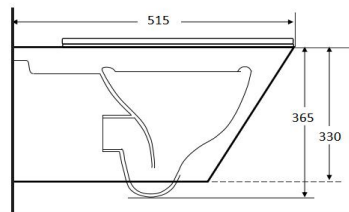

**Model: M2370B**  
**Floor mounted toilet**  
**(Rimless)**  
 Pan size: 560X360X400mm  
 P-trap: 180mm Roughing-in

100-140 (connect to S-trap adaptor B212-15)

**Model: M3992B**  
**Floor mounted toilet**  
**(Tornado)**  
 Pan size: 550X360X430mm  
 P-trap: 180mm Roughing-in  
**Top of seat: 445-455mm**

100-130 (connect to S-trap adaptor B212-15)

**Model: M3381B**  
**Floor mounted toilet**  
**(Rimless)**  
 Pan size: 565X345X405mm  
 P-trap: 180mm Roughing-in

100-150 (connect to S-trap adaptor B212-15)

# Wall hung toilet

**Model: M2314B**  
Wall hung toilet  
(Rimless)  
Pan size: 515X360X385mm  
P-trap: 180mm Roughing-in

**Model: M3370B**  
Wall hung toilet  
(Rimless)  
Pan size: 515X360X380mm  
P-trap: 180mm Roughing-in

**Model: M2381B**  
Wall hung toilet  
(Rimless)  
Pan size: 515X360X350mm  
P-trap: 180mm Roughing-in