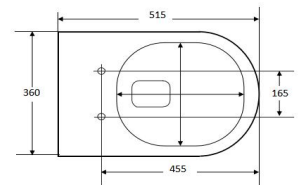

**Model: M2370B**  
**Floor mounted toilet**  
**(Rimless)**  
 Pan size: 560X360X400mm  
 P-trap: 180mm Roughing-in

100-140 (connect to S-trap adaptor B212-15)

**Model: M3992B**  
**Floor mounted toilet**  
**(Tornado)**  
 Pan size: 550X360X430mm  
 P-trap: 180mm Roughing-in  
**Top of seat: 445-455mm**

100-130 (connect to S-trap adaptor B212-15)

**Model: M3381B**  
**Floor mounted toilet**  
**(Rimless)**  
 Pan size: 565X345X405mm  
 P-trap: 180mm Roughing-in

100-150 (connect to S-trap adaptor B212-15)

# Wall hung toilet

**Model: M2314B**  
Wall hung toilet  
(Rimless)  
Pan size: 515X360X385mm  
P-trap: 180mm Roughing-in

**Model: M3370B**  
Wall hung toilet  
(Rimless)  
Pan size: 515X360X380mm  
P-trap: 180mm Roughing-in

**Model: M2381B**  
Wall hung toilet  
(Rimless)  
Pan size: 515X360X350mm  
P-trap: 180mm Roughing-in