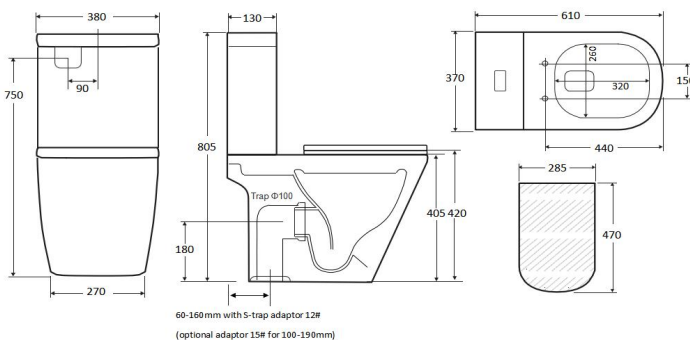

**Model: A3970D**  
**Two-piece toilet**  
**(Rimless)**  
 Size: 610X345X815mm  
 P-trap: 180mm Roughing-in

**Model: A3981D**  
**Two-piece toilet**  
**(Rimless)**  
 Size: 635X355X820mm  
 P-trap: 180mm Roughing-in

# Rimless two-piece toilet suite

**Model: A3970E**  
 Two piece toilet  
 (Rimless)  
 Size: 640X38X870mm  
 P-trap: 180mm Roughing-in  
**Top of seat: 460-465mm**

**Model: A3209**  
 Two piece toilet  
 (Rimless)  
 Size: 650X380X800mm  
 P-trap: 180mm Roughing-in

**Model: A3314F**  
 Two-piece toilet  
 (Rimless)  
 Size: 610X370X805mm  
 P-trap: 180mm Roughing-in

**Model: A3969**  
 Two piece toilet  
 (Rimless)  
 Size: 640X370X790mm  
 P-trap: 180mm Roughing-in

# Tornado two-piece toilet suite

**Model: A3992**  
**Two-piece toilet**  
**(Tornado)**  
 Size: 670X370X845mm  
 P-trap: 180mm Roughing-in  
**Top of seat: 450-460mm**

**Model: A3970B**  
**Two-piece toilet**  
**(Tornado)**  
 Size: 690X375X835  
 P-trap: 180mm Roughing-in