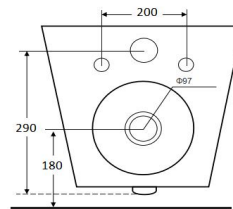

**Model: M2370B**  
**Floor mounted toilet**  
**(Rimless)**  
 Pan size: 560X360X400mm  
 P-trap: 180mm Roughing-in

100-140 (connect to S-trap adaptor B212-15)

**Model: M3992B**  
**Floor mounted toilet**  
**(Tornado)**  
 Pan size: 550X360X430mm  
 P-trap: 180mm Roughing-in  
**Top of seat: 445-455mm**

100-130 (connect to S-trap adaptor B212-15)

**Model: M3381B**  
**Floor mounted toilet**  
**(Rimless)**  
 Pan size: 565X345X405mm  
 P-trap: 180mm Roughing-in

100-150 (connect to S-trap adaptor B212-15)

# Wall hung toilet

**Model: M2314B**  
Wall hung toilet  
(Rimless)  
Pan size: 515X360X385mm  
P-trap: 180mm Roughing-in

**Model: M3370B**  
Wall hung toilet  
(Rimless)  
Pan size: 515X360X380mm  
P-trap: 180mm Roughing-in

**Model: M2381B**  
Wall hung toilet  
(Rimless)  
Pan size: 515X360X350mm  
P-trap: 180mm Roughing-in