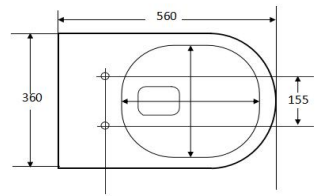

100-140 (connect to S-trap adaptor B212-15)

Model: M3992B
Floor mounted toilet
(Tornado)
Pan size: 550X360X430mm
P-trap: 180mm Roughing-in
Top of seat: 445-455mm