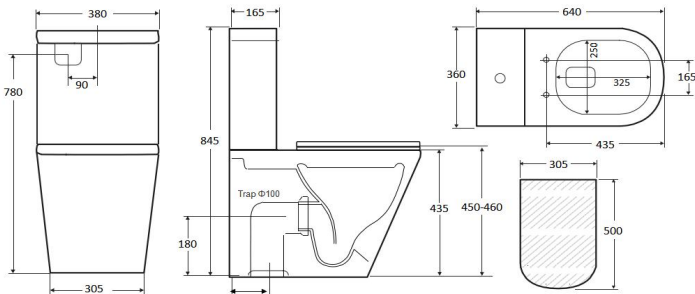

Model: A3988E
Wellness care toilet
(Rimless)
Size: 645×380×850mm
P-trap: 180mm Roughing-in
Top of seat: 470-480mm