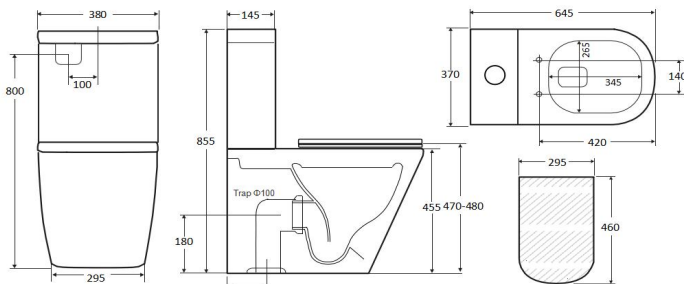

100-130 (connect to S-trap adaptor B212-15)