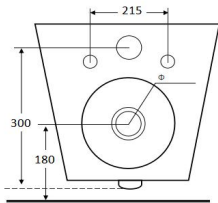

**Model: A3992F**  
**Wellness care toilet**  
**(Rimless tornado)**  
 Size: 660X365X865mm  
 P-trap: 180mm Roughing-in  
**Top of seat: 450-460mm**

**Model: A3970F**  
**Wellness care toilet**  
**(Rimless tornado)**  
 Size: 660X365X865mm  
 P-trap: 180mm Roughing-in  
**Top of seat: 450-460mm**

**Model: M2370B**  
**Floor mounted toilet**  
**(Rimless)**  
 Pan size: 560X360X400mm  
 P-trap: 180mm Roughing-in

100-140 (connect to S-trap adaptor B212-15)

**Model: M3992B**  
**Floor mounted toilet**  
**(Tornado)**  
 Pan size: 550X360X430mm  
 P-trap: 180mm Roughing-in  
**Top of seat: 445-455mm**

100-130 (connect to S-trap adaptor B212-15)

**Model: M3381B**  
**Floor mounted toilet**  
**(Rimless)**  
 Pan size: 565X345X405mm  
 P-trap: 180mm Roughing-in

100-150 (connect to S-trap adaptor B212-15)

# Wall hung toilet

**Model: M2314B**  
Wall hung toilet  
(Rimless)  
Pan size: 515X360X385mm  
P-trap: 180mm Roughing-in

**Model: M3370B**  
Wall hung toilet  
(Rimless)  
Pan size: 515X360X380mm  
P-trap: 180mm Roughing-in