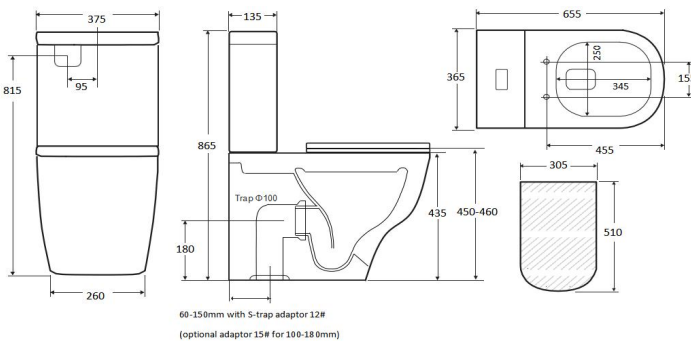

**Model: A3314F**  
 Two-piece toilet  
 (Rimless)  
 Size: 610X370X805mm  
 P-trap: 180mm Roughing-in

**Model: A3969**  
 Two piece toilet  
 (Rimless)  
 Size: 640X370X790mm  
 P-trap: 180mm Roughing-in

# Tornado two-piece toilet suite

**Model: A3992**  
**Two-piece toilet**  
**(Tornado)**  
 Size: 670X370X845mm  
 P-trap: 180mm Roughing-in  
**Top of seat: 450-460mm**

**Model: A3970B**  
**Two-piece toilet**  
**(Tornado)**  
 Size: 690X375X835  
 P-trap: 180mm Roughing-in

**Model: A3992F**  
**Wellness care toilet**  
**(Rimless tornado)**  
 Size: 660X365X865mm  
 P-trap: 180mm Roughing-in  
**Top of seat: 450-460mm**

**Model: A3970F**  
**Wellness care toilet**  
**(Rimless tornado)**  
 Size: 660X365X865mm  
 P-trap: 180mm Roughing-in  
**Top of seat: 450-460mm**

# Floor mounted toilet

**Model: M3314B**  
**Floor mounted toilet**  
**(Rimless)**  
 Pan size: 560X360X425mm  
 P-trap: 180mm Roughing-in

60-160mm with S-trap adaptor 12#  
 (optional adaptor 15# for 100-140mm/20# for 150-200mm)