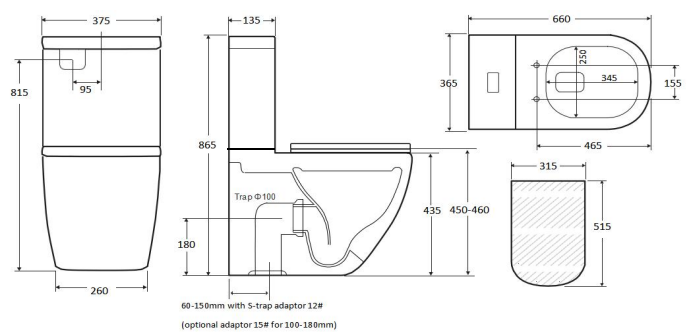

**Model: A3314F**  
 Two-piece toilet  
 (Rimless)  
 Size: 610X370X805mm  
 P-trap: 180mm Roughing-in

**Model: A3969**  
 Two piece toilet  
 (Rimless)  
 Size: 640X370X790mm  
 P-trap: 180mm Roughing-in

# Tornado two-piece toilet suite

**Model: A3992**  
**Two-piece toilet**  
**(Tornado)**  
 Size: 670X370X845mm  
 P-trap: 180mm Roughing-in  
**Top of seat: 450-460mm**

**Model: A3970B**  
**Two-piece toilet**  
**(Tornado)**  
 Size: 690X375X835  
 P-trap: 180mm Roughing-in

**Model: A3992F**  
**Wellness care toilet**  
**(Rimless tornado)**  
 Size: 660X365X865mm  
 P-trap: 180mm Roughing-in  
**Top of seat: 450-460mm**

**Model: A3970F**  
**Wellness care toilet**  
**(Rimless tornado)**  
 Size: 660X365X865mm  
 P-trap: 180mm Roughing-in  
**Top of seat: 450-460mm**