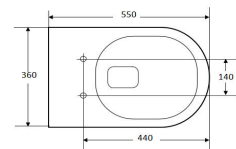

Wellness care toilet

Wellness care toilet suite have a convenient height, which ensures the seat is comfortable enough to reach without straining.

Model: A3314
Wellness care toilet
(Rimless)
Size: 640X360X845mm
P-trap: 180mm Roughing-in
Top of seat: 450-460mm

Model: A3970C
Wellness care toilet
(Rimless)
Size: 640X360X885mm
P-trap: 180mm Roughing-in
Top of seat: 445-455mm

Model: A3988E
Wellness care toilet
(Rimless)
Size: 645×380×850mm
P-trap: 180mm Roughing-in
Top of seat: 470-480mm

Model: M3992B
Wellness care toilet
(Tornado)
Pan size: 550X360X430mm
P-trap: 180mm Roughing-in
Top of seat: 445-455mm

100-130 (connect to S-trap adaptor B212-15)