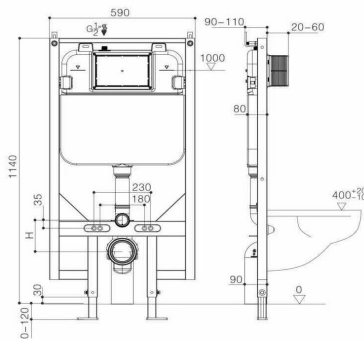

**Model: M2370B**  
**Floor mounted toilet**  
**(Rimless)**  
 Pan size: 560X360X400mm  
 P-trap: 180mm Roughing-in

100-140 (connect to S-trap adaptor B212-15)

**Model: M3992B**  
**Floor mounted toilet**  
**(Tornado)**  
 Pan size: 550X360X430mm  
 P-trap: 180mm Roughing-in  
**Top of seat: 445-455mm**

# Wall hung toilet

**Model: M2314B**  
Wall hung toilet  
(Rimless)  
Pan size: 515X360X385mm  
P-trap: 180mm Roughing-in

**Model: M3370B**  
Wall hung toilet  
(Rimless)  
Pan size: 515X360X380mm  
P-trap: 180mm Roughing-in

**Model: M2381B**  
Wall hung toilet  
(Rimless)  
Pan size: 515X360X350mm  
P-trap: 180mm Roughing-in

# Concealed cistern

Concealed cistern for floor pan  
Size: 1140X590mm

Model: G-3003- II  
With mechanical flush panel

Model: G-3003- II  
With pneumatic flush panel

Concealed cistern for wall hung toilet  
Size: 1140X590mm