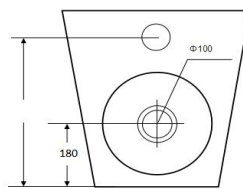

100-150 (connect to S-trap adaptor B212-15)