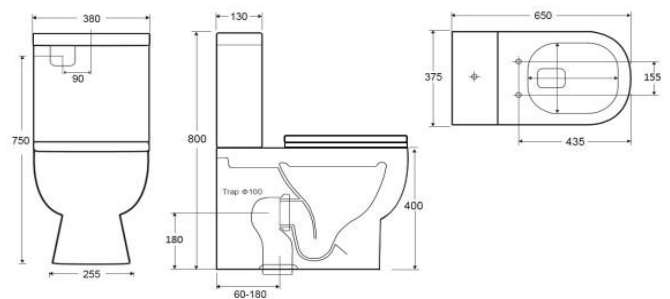

# Rimless two-piece toilet suite

**Model: A3314C**  
**Two-piece toilet**  
**(Rimless)**  
 Size: 610X360X820mm  
 P-trap: 180mm Roughing-in

**Model: A3988C**  
**Two-piece toilet**  
**(Rimless)**  
 Size: 690X360X830mm  
 P-trap: 180mm Roughing-in

**Model: A3970D**  
**Two-piece toilet**  
**(Rimless)**  
 Size: 610X345X815mm  
 P-trap: 180mm Roughing-in

**Model: A3981D**  
**Two-piece toilet**  
**(Rimless)**  
 Size: 635X355X820mm  
 P-trap: 180mm Roughing-in

# Rimless two-piece toilet suite

**Model: A3970E**  
 Two piece toilet  
 (Rimless)  
 Size: 640X38X870mm  
 P-trap: 180mm Roughing-in  
**Top of seat: 460-465mm**

**Model: A3209**  
 Two piece toilet  
 (Rimless)  
 Size: 650X380X800mm  
 P-trap: 180mm Roughing-in

**Model: A3314F**  
 Two-piece toilet  
 (Rimless)  
 Size: 610X370X805mm  
 P-trap: 180mm Roughing-in

**Model: A3969**  
 Two piece toilet  
 (Rimless)  
 Size: 640X370X790mm  
 P-trap: 180mm Roughing-in