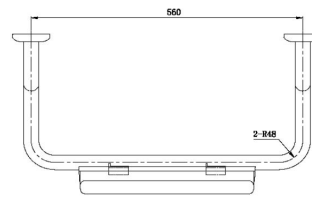

Model: P4002
Backrest for accessible toilet
Material: SUS304 stainless steel + PU
Size: 560X350X200mm
Tube: $\phi 32 \times 1.2$ mm