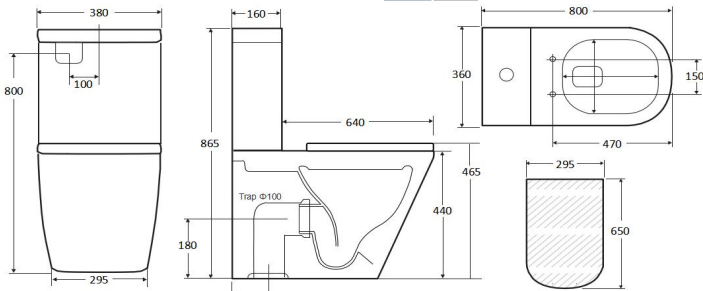

Accessible toilet

Disabled toilet compliants Australian Standard AS 1428.1- 2009 and NewZealand Standard NZS 4121:2001

Wellness care toilet suite have a convenient height, which ensures the seat is comfortable enough to reach without straining.

AS 1428.1

Model: A3904
Accessible toilet
(Rimless)
Size: 800X360X865mm
P-trap: 180mm Roughing-in

Length of pan
800 mm
465 mm
Top of seat