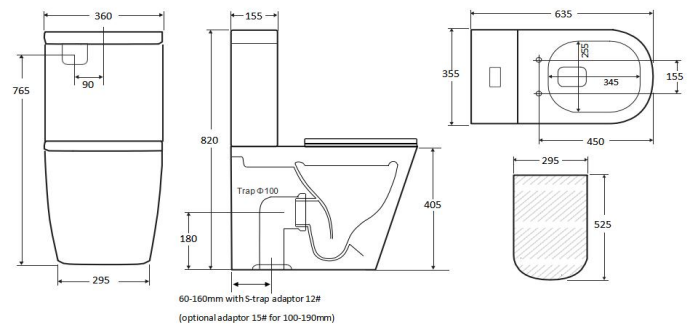

**Model: M3992B**  
Wellness care toilet  
(Tornado)  
Pan size: 550X360X430mm  
P-trap: 180mm Roughing-in  
**Top of seat: 445-455mm**

60-160mm with S-trap adaptor 12#  
(optional adaptor 15# for 100-190mm)

# Rimless two-piece toilet suite

**Model: A3314C**  
**Two-piece toilet**  
**(Rimless)**  
 Size: 610X360X820mm  
 P-trap: 180mm Roughing-in

**Model: A3988C**  
**Two-piece toilet**  
**(Rimless)**  
 Size: 690X360X830mm  
 P-trap: 180mm Roughing-in

**Model: A3970D**  
**Two-piece toilet**  
**(Rimless)**  
 Size: 610X345X815mm  
 P-trap: 180mm Roughing-in

**Model: A3981D**  
**Two-piece toilet**  
**(Rimless)**  
 Size: 635X355X820mm  
 P-trap: 180mm Roughing-in

# Rimless two-piece toilet suite

**Model: A3970E**  
 Two piece toilet  
 (Rimless)  
 Size: 640X38X870mm  
 P-trap: 180mm Roughing-in  
**Top of seat: 460-465mm**

**Model: A3209**  
 Two piece toilet  
 (Rimless)  
 Size: 650X380X800mm  
 P-trap: 180mm Roughing-in