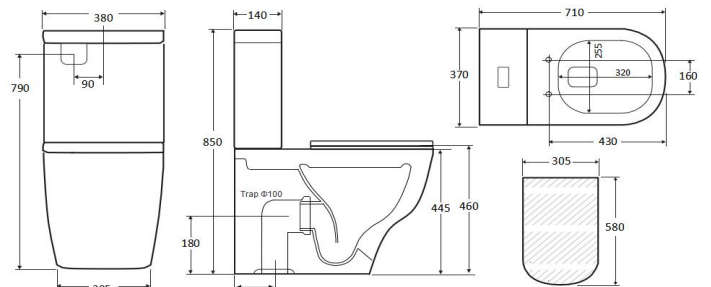

NZS 4121

Model: A3992B
Accessible toilet
(Rimless)
Size: 710X370X850mm
P-trap: 180mm Roughing-in

Length of pan
710 mm
460 mm
Top of seat