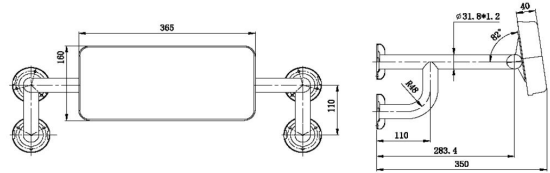

Model: P4002
Backrest for accessible toilet
Material: SUS304 stainless steel + PU
Size: 560X350X200mm
Tube: $\phi 32 \times 1.2$ mm