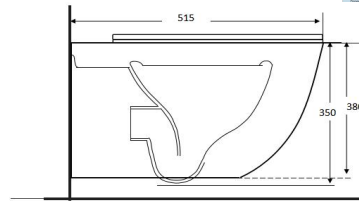

**Model: M2370B**  
**Floor mounted toilet**  
**(Rimless)**  
 Pan size: 560X360X400mm  
 P-trap: 180mm Roughing-in

100-140 (connect to S-trap adaptor B212-15)

**Model: M3992B**  
**Floor mounted toilet**  
**(Tornado)**  
 Pan size: 550X360X430mm  
 P-trap: 180mm Roughing-in  
**Top of seat: 445-455mm**

100-130 (connect to S-trap adaptor B212-15)

**Model: M3381B**  
**Floor mounted toilet**  
**(Rimless)**  
 Pan size: 565X345X405mm  
 P-trap: 180mm Roughing-in

100-150 (connect to S-trap adaptor B212-15)

# Wall hung toilet

**Model: M2314B**  
Wall hung toilet  
(Rimless)  
Pan size: 515X360X385mm  
P-trap: 180mm Roughing-in

**Model: M3370B**  
Wall hung toilet  
(Rimless)  
Pan size: 515X360X380mm  
P-trap: 180mm Roughing-in

**Model: M2381B**  
Wall hung toilet  
(Rimless)  
Pan size: 515X360X350mm  
P-trap: 180mm Roughing-in