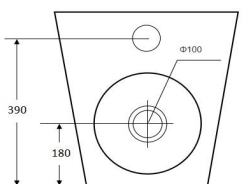

Model: M3381B
Floor mounted toilet
(Rimless)
Pan size: 565X345X405mm
P-trap: 180mm Roughing-in