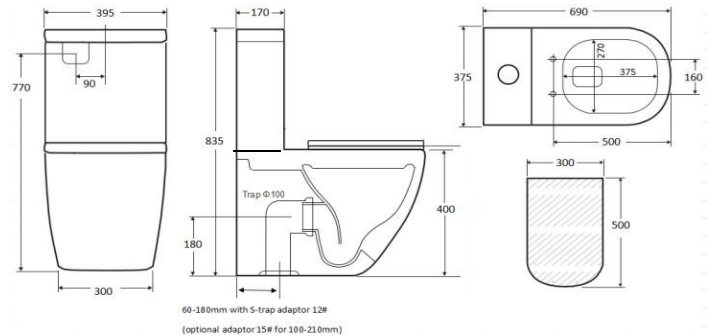

# Rimless two-piece toilet suite

**Model: A3970E**  
 Two piece toilet  
 (Rimless)  
 Size: 640X38X870mm  
 P-trap: 180mm Roughing-in  
**Top of seat: 460-465mm**

**Model: A3209**  
 Two piece toilet  
 (Rimless)  
 Size: 650X380X800mm  
 P-trap: 180mm Roughing-in

**Model: A3314F**  
 Two-piece toilet  
 (Rimless)  
 Size: 610X370X805mm  
 P-trap: 180mm Roughing-in

**Model: A3969**  
 Two piece toilet  
 (Rimless)  
 Size: 640X370X790mm  
 P-trap: 180mm Roughing-in

# Tornado two-piece toilet suite

**Model: A3992**  
**Two-piece toilet**  
**(Tornado)**  
 Size: 670X370X845mm  
 P-trap: 180mm Roughing-in  
**Top of seat: 450-460mm**

**Model: A3970B**  
**Two-piece toilet**  
**(Tornado)**  
 Size: 690X375X835  
 P-trap: 180mm Roughing-in

**Model: A3992F**  
**Wellness care toilet**  
**(Rimless tornado)**  
 Size: 660X365X865mm  
 P-trap: 180mm Roughing-in  
**Top of seat: 450-460mm**

**Model: A3970F**  
**Wellness care toilet**  
**(Rimless tornado)**  
 Size: 660X365X865mm  
 P-trap: 180mm Roughing-in  
**Top of seat: 450-460mm**